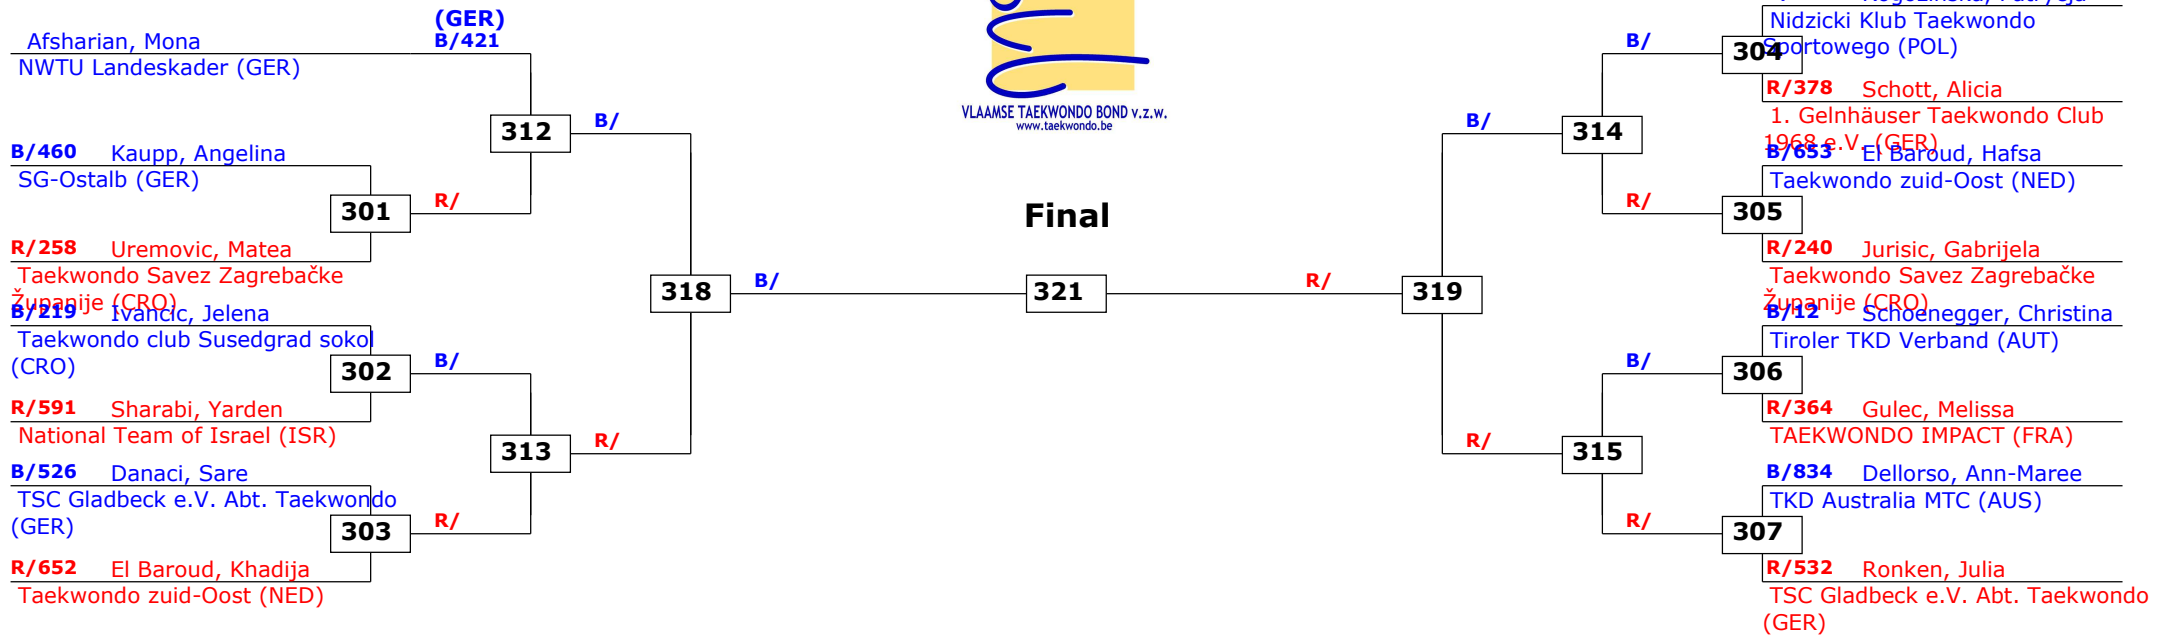

35th Belgian Open Kyorugi 2014

Lommel, Belgium

Tournament date: 05-04-2014 upto 06-04-2014

Seniors Female A -53 (Bantam)

Active competitors: 15

Competition date: 06-04-2014

Result legend: (PUN) Punishment
(WDR) Withdrawal (KO) Knock out
(DSQ) Disqualified (SDP) Sudden death
(RSC) Ref. stop contest (PTG) Points win (gap)
(SUP) Superiority (PTF) Points win (normal)

Prize winners:

1st rnd

OF

SF

Final

SF

OF

1st rnd