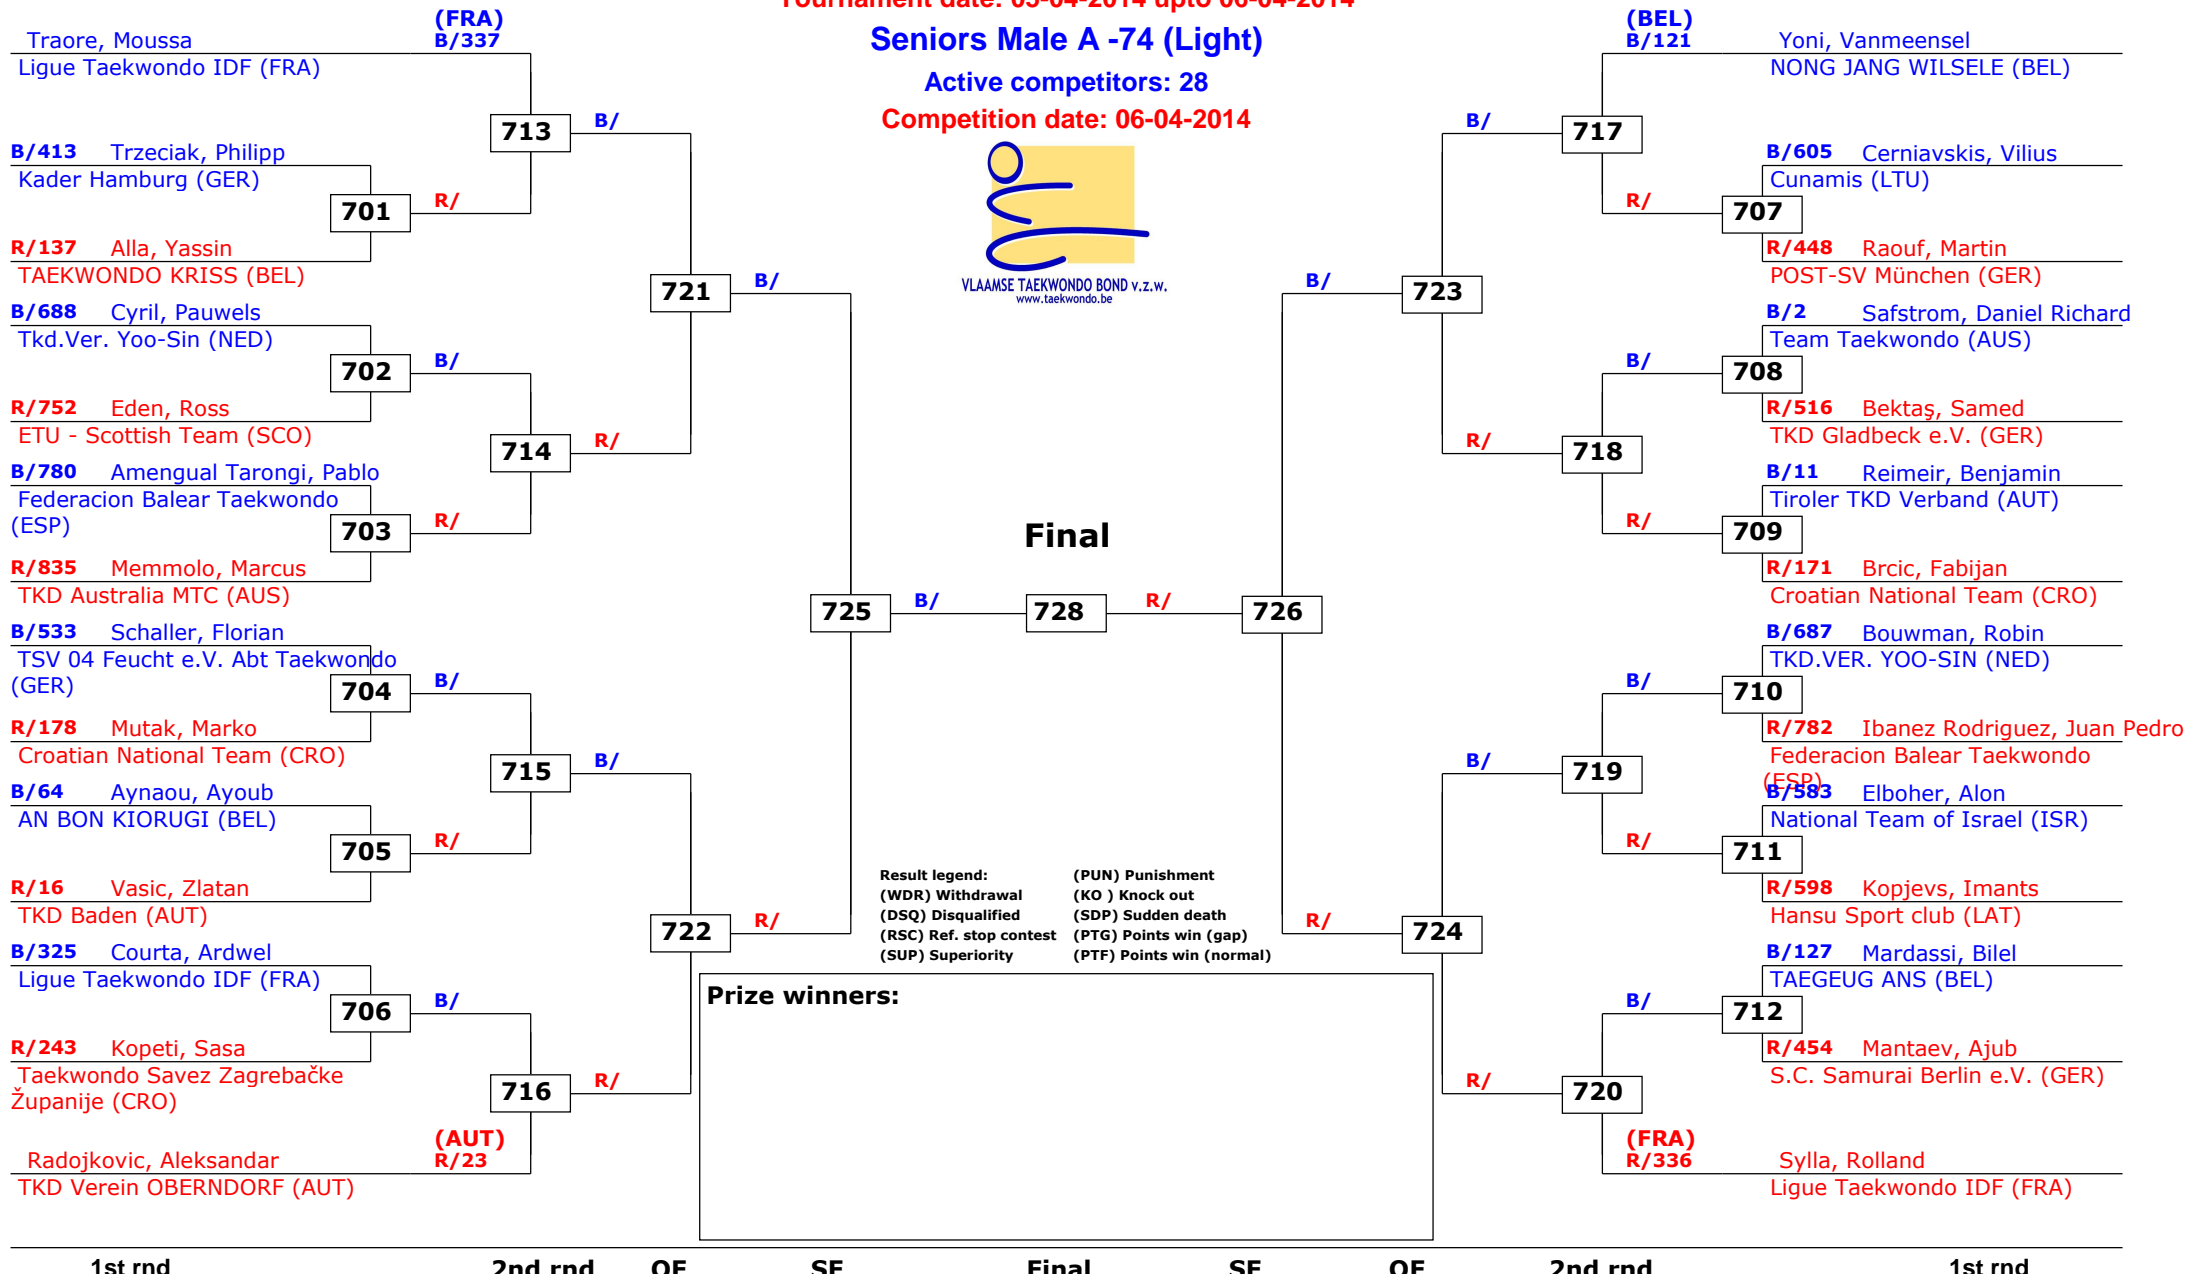

Active competitors: 20

Competition date: 06-04-2014

VLAAMSE TAEKWONDO BOND v.z.w.
www.taekwondo.be

35th Belgian Open Kyorugi 2014

Lommel, Belgium

Tournament date: 05-04-2014 upto 06-04-2014

Seniors Male A -74 (Light)

Active competitors: 28

Competition date: 06-04-2014

VLAAMSE TAEKWONDO BOND v.z.w.
www.taekwondo.be

35th Belgian Open Kyorugi 2014

Lommel, Belgium

Tournament date: 05-04-2014 upto 06-04-2014

Seniors Male A -87 (Middle)