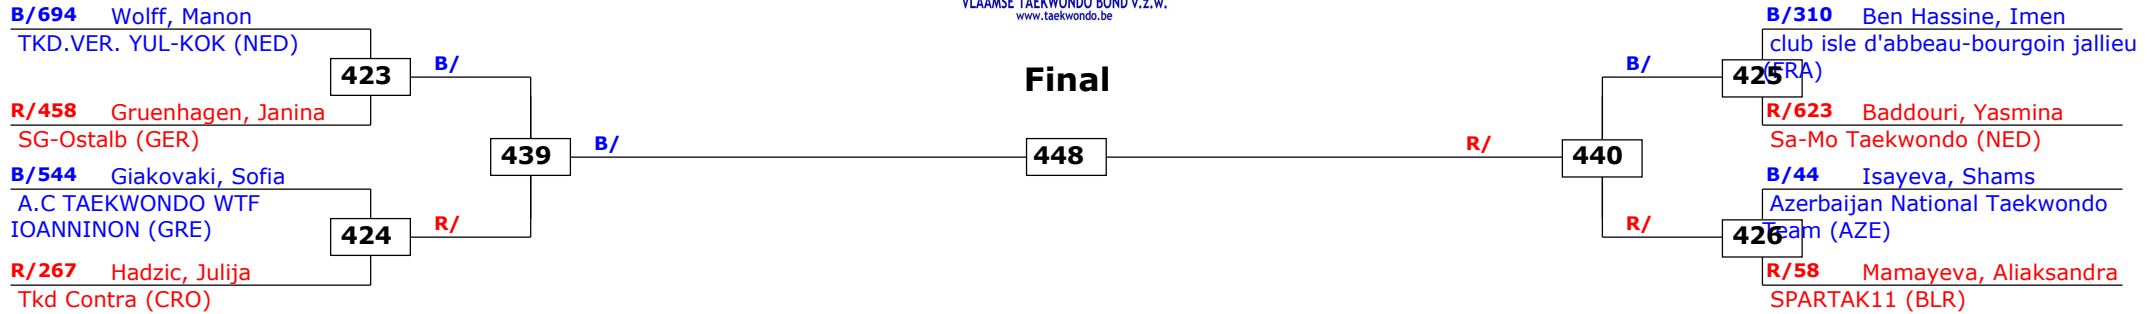

SF

Final

SF

QF

2nd rnd

1st rnd

35th Belgian Open Kyorugi 2014

Lommel, Belgium

Tournament date: 05-04-2014 upto 06-04-2014

Cadets Female A -51 (Light middle)

Active competitors: 8

Competition date: 06-04-2014

VLAAMSE TAEKWONDO BOND v.z.w.
www.taekwondo.be

Result legend:

(WDR) Withdrawal	(PUN) Punishment
(DSQ) Disqualified	(KO) Knock out
(RSC) Ref. stop contest	(SDP) Sudden death
(SUP) Superiority	(PTG) Points win (gap)
	(PTF) Points win (normal)

Prize winners:

QF

SF

Final

SF

QF

35th Belgian Open Kyorugi 2014

Lommel, Belgium