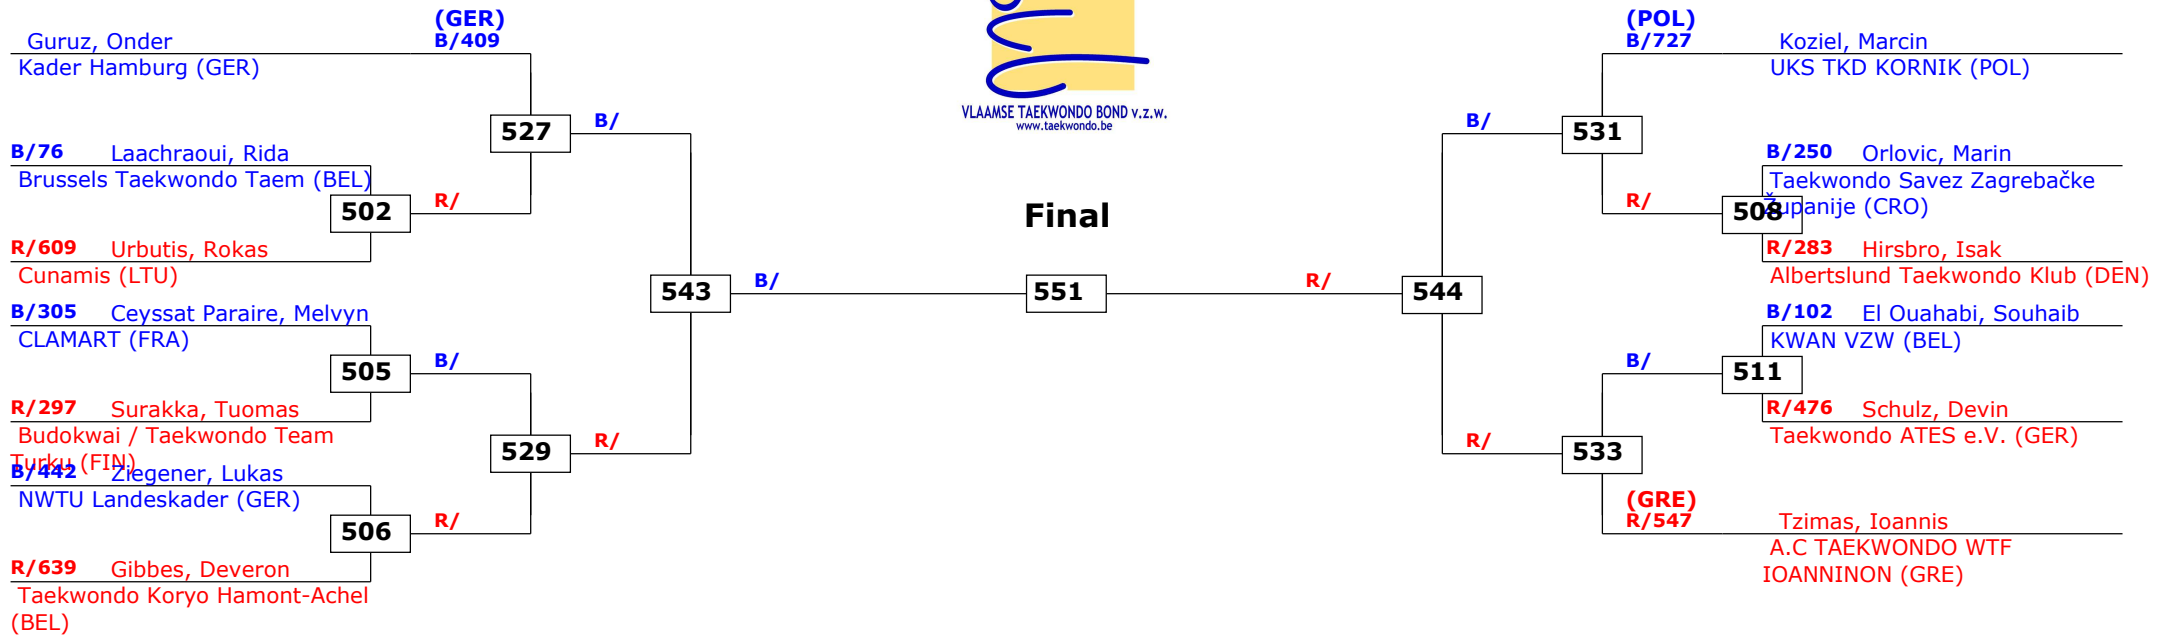

35th Belgian Open Kyorugi 2014

Lommel, Belgium

Tournament date: 05-04-2014 upto 06-04-2014

Juniors Male A -51 (Bantam)

Active competitors: 13

Competition date: 06-04-2014

VLAAMSE TAEKWONDO BOND v.z.w.
www.taekwondo.be