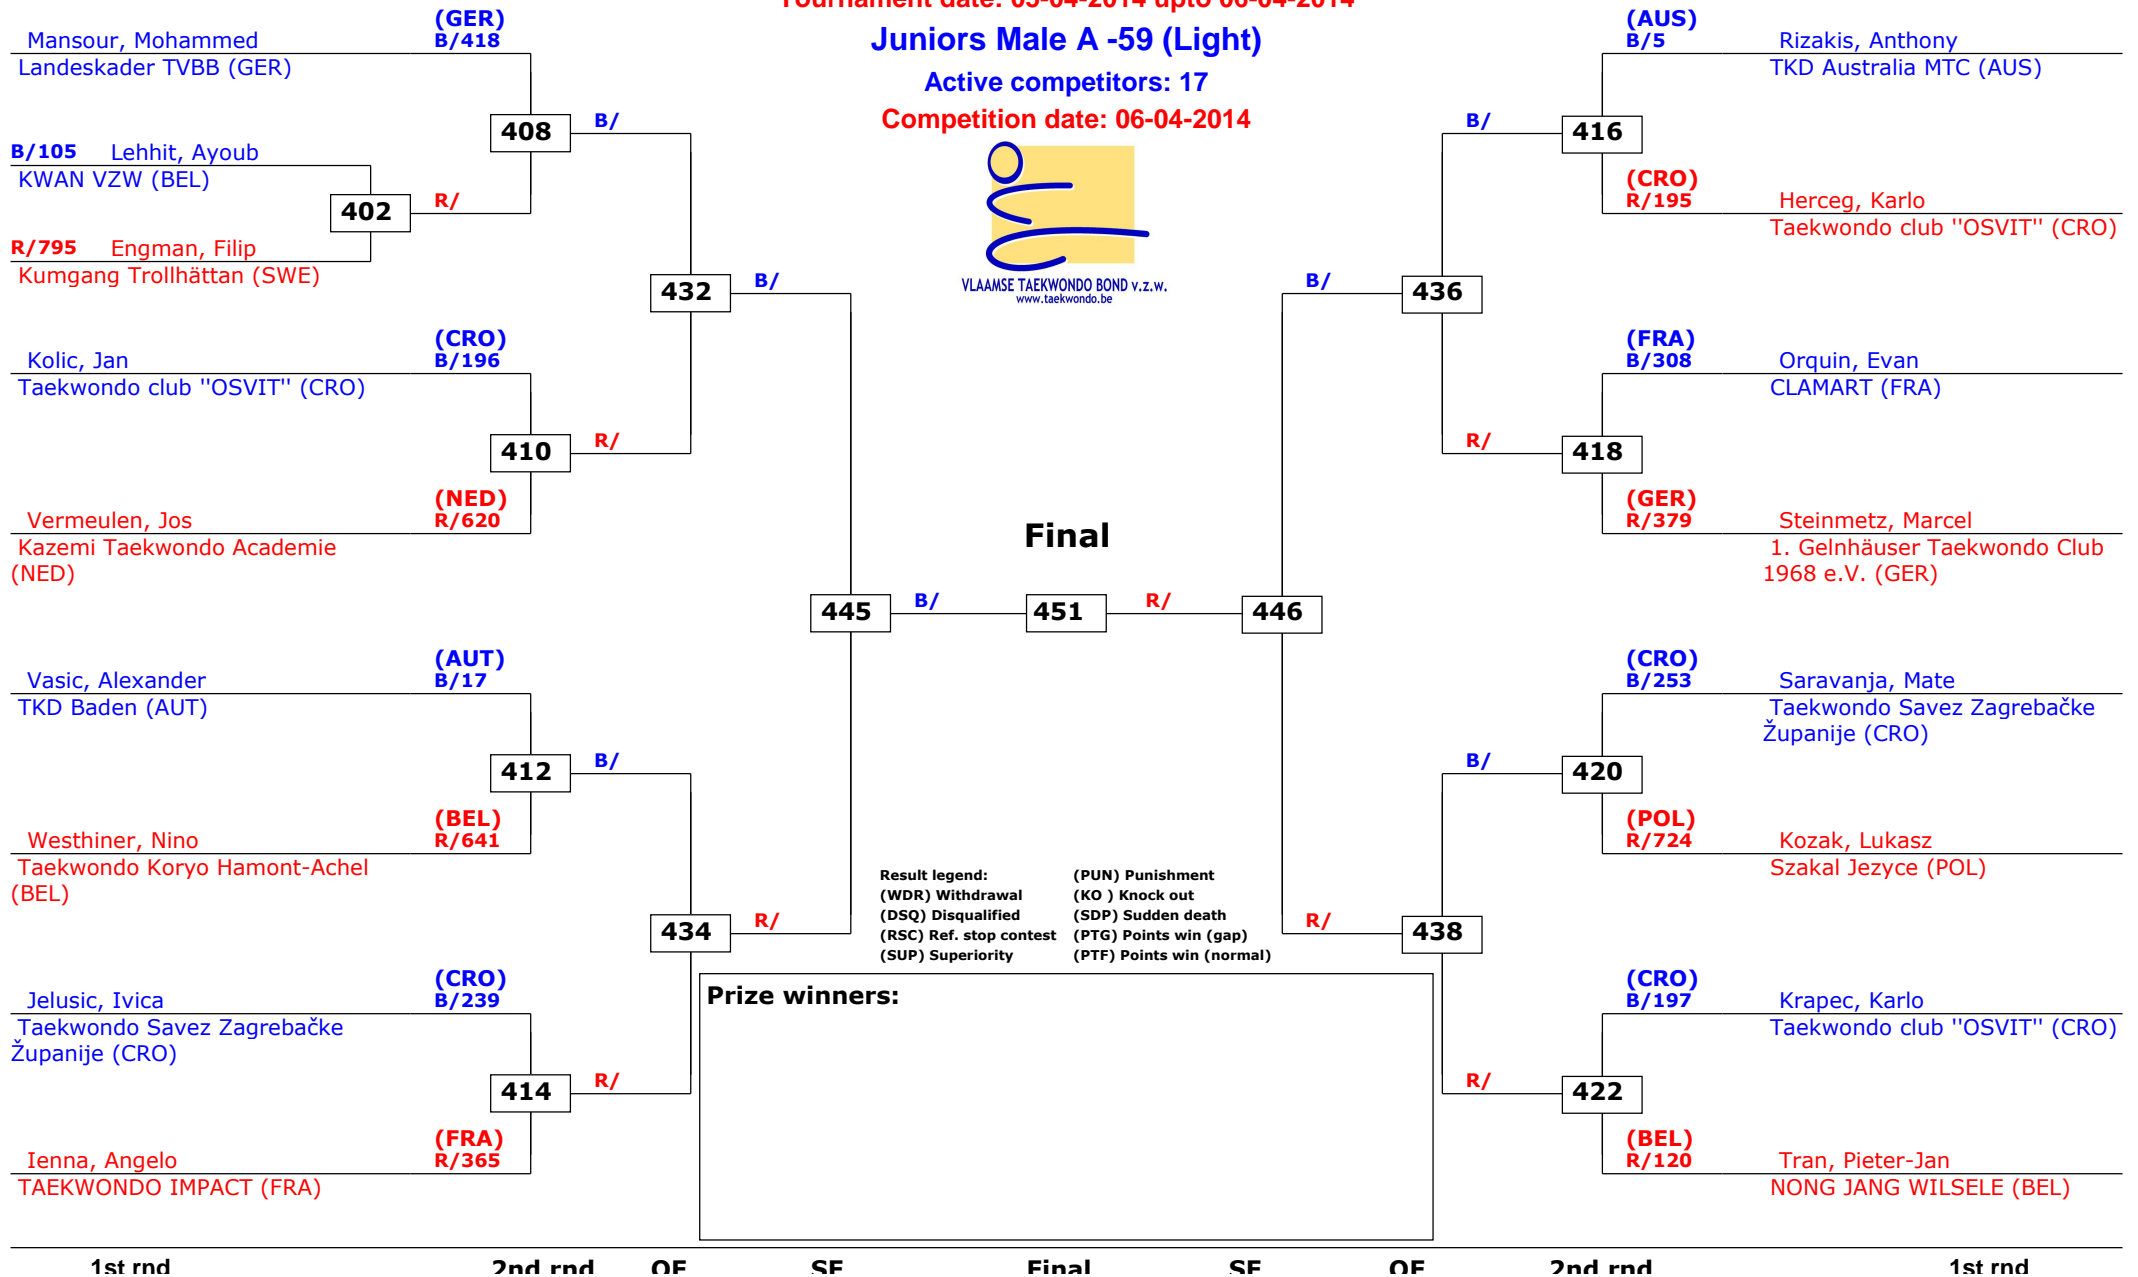

1st rnd

OF

SF

Final

SF

OF

1st rnd

35th Belgian Open Kyorugi 2014

Lommel, Belgium

Tournament date: 05-04-2014 upto 06-04-2014

Juniors Male A -59 (Light)

Active competitors: 17

Competition date: 06-04-2014

VLAAMSE TAEKWONDO BOND v.z.w.
www.taekwondo.be

35th Belgian Open Kyorugi 2014