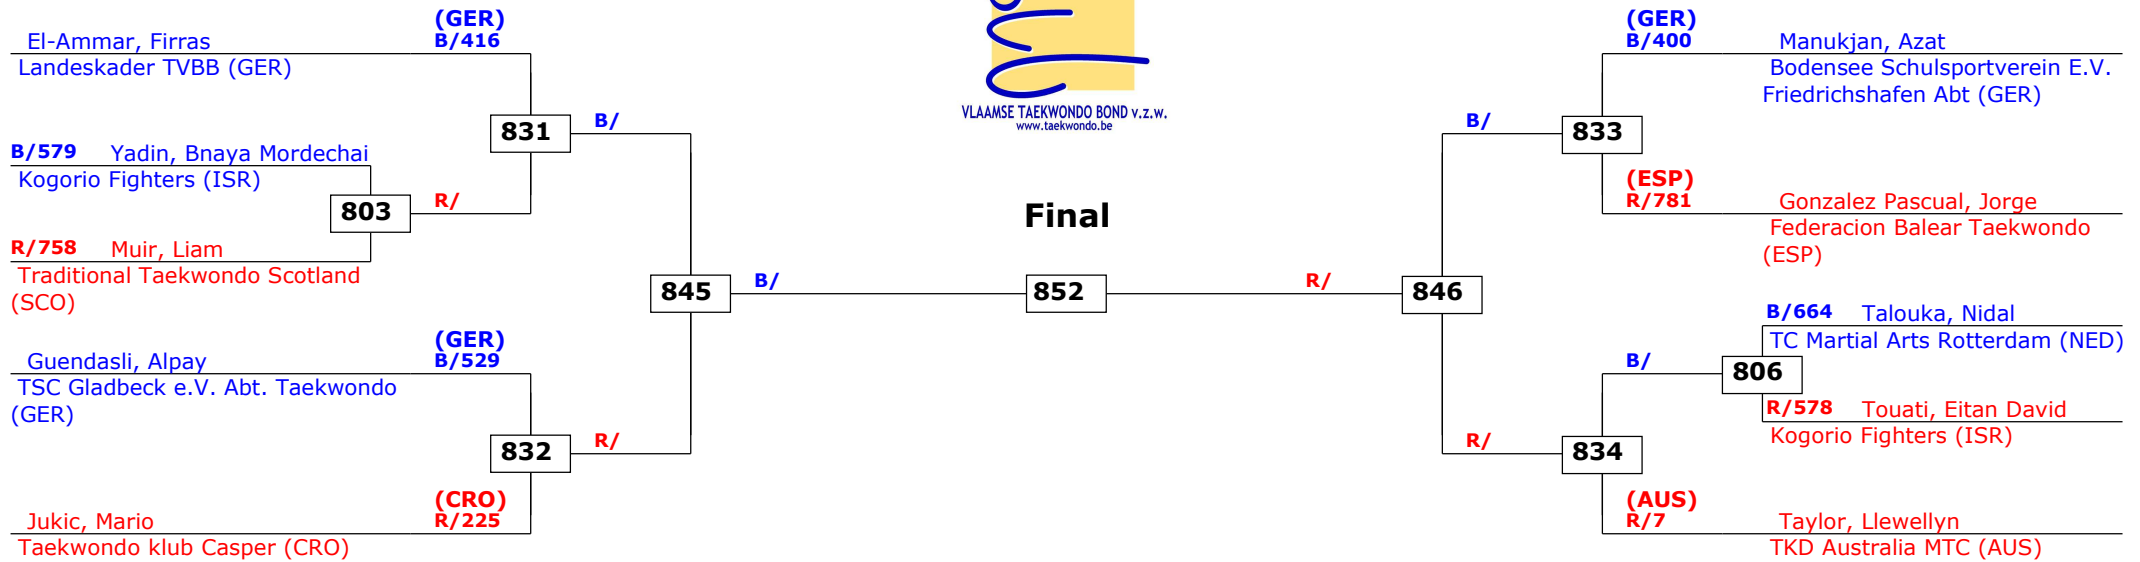

Lommel, Belgium

Tournament date: 05-04-2014 upto 06-04-2014

Juniors Male A -59 (Light)

Active competitors: 17

Competition date: 06-04-2014

VLAAMSE TAEKWONDO BOND v.z.w.
www.taekwondo.be

35th Belgian Open Kyorugi 2014

Lommel, Belgium

Tournament date: 05-04-2014 upto 06-04-2014

Juniors Male A -68 (Light Middle)

Active competitors: 10

Competition date: 06-04-2014

VLAAMSE TAEKWONDO BOND v.z.w.
www.taekwondo.be

Result legend: