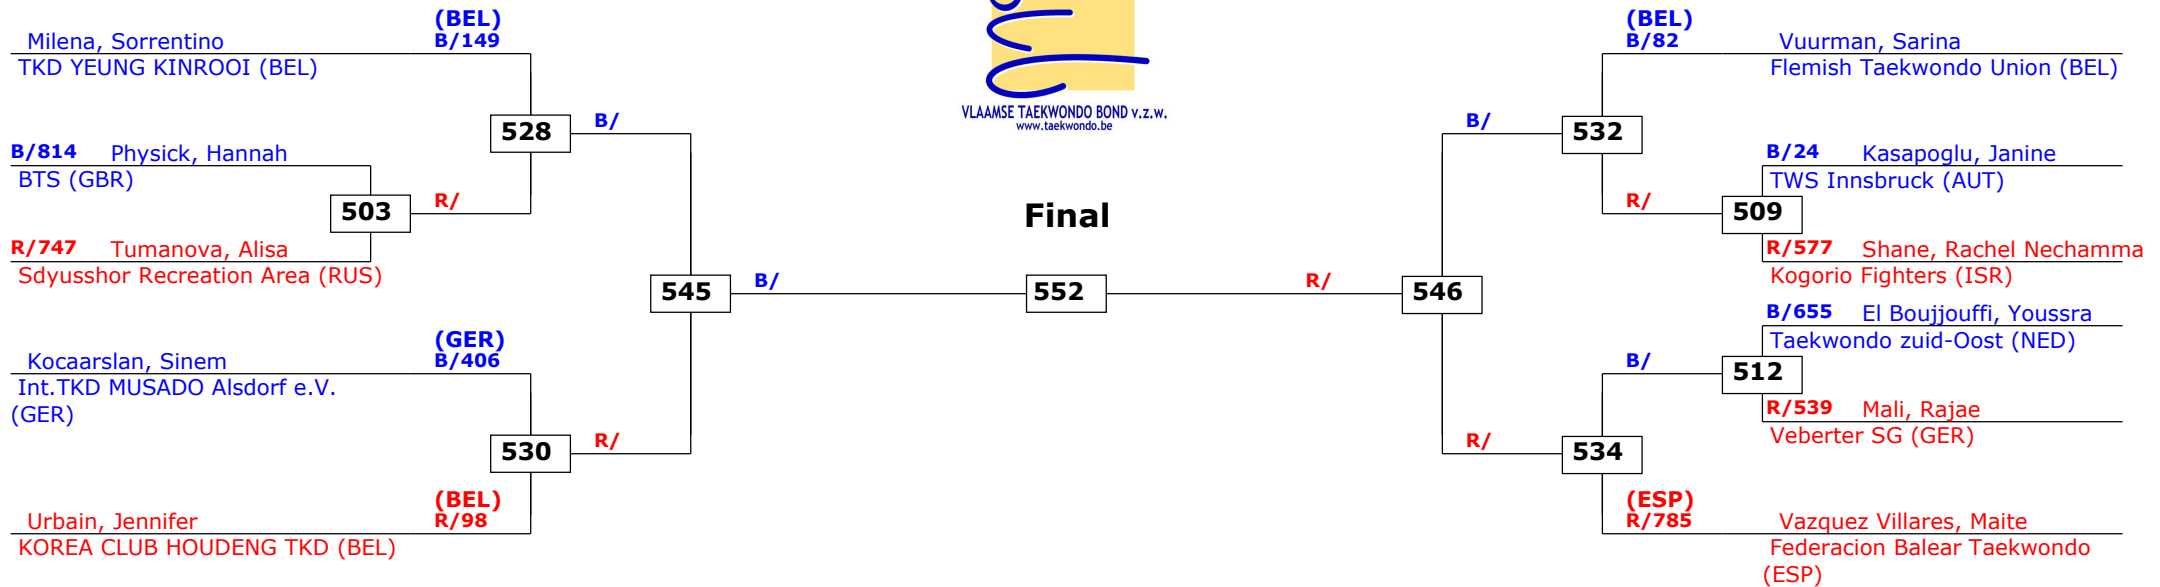

Prize winners:

QF

SF

Final

SF

QF

35th Belgian Open Kyorugi 2014

Lommel, Belgium

Tournament date: 05-04-2014 upto 06-04-2014

Juniors Female A -46 (Bantam)

Active competitors: 11

Competition date: 06-04-2014

VLAAMSE TAEKWONDO BOND v.z.w.
www.taekwondo.be

Result legend:

(WDR) Withdrawal	(PUN) Punishment
(DSQ) Disqualified	(KO) Knock out
(RSC) Ref. stop contest	(SDP) Sudden death
(SUP) Superiority	(PTG) Points win (gap)
	(PTF) Points win (normal)