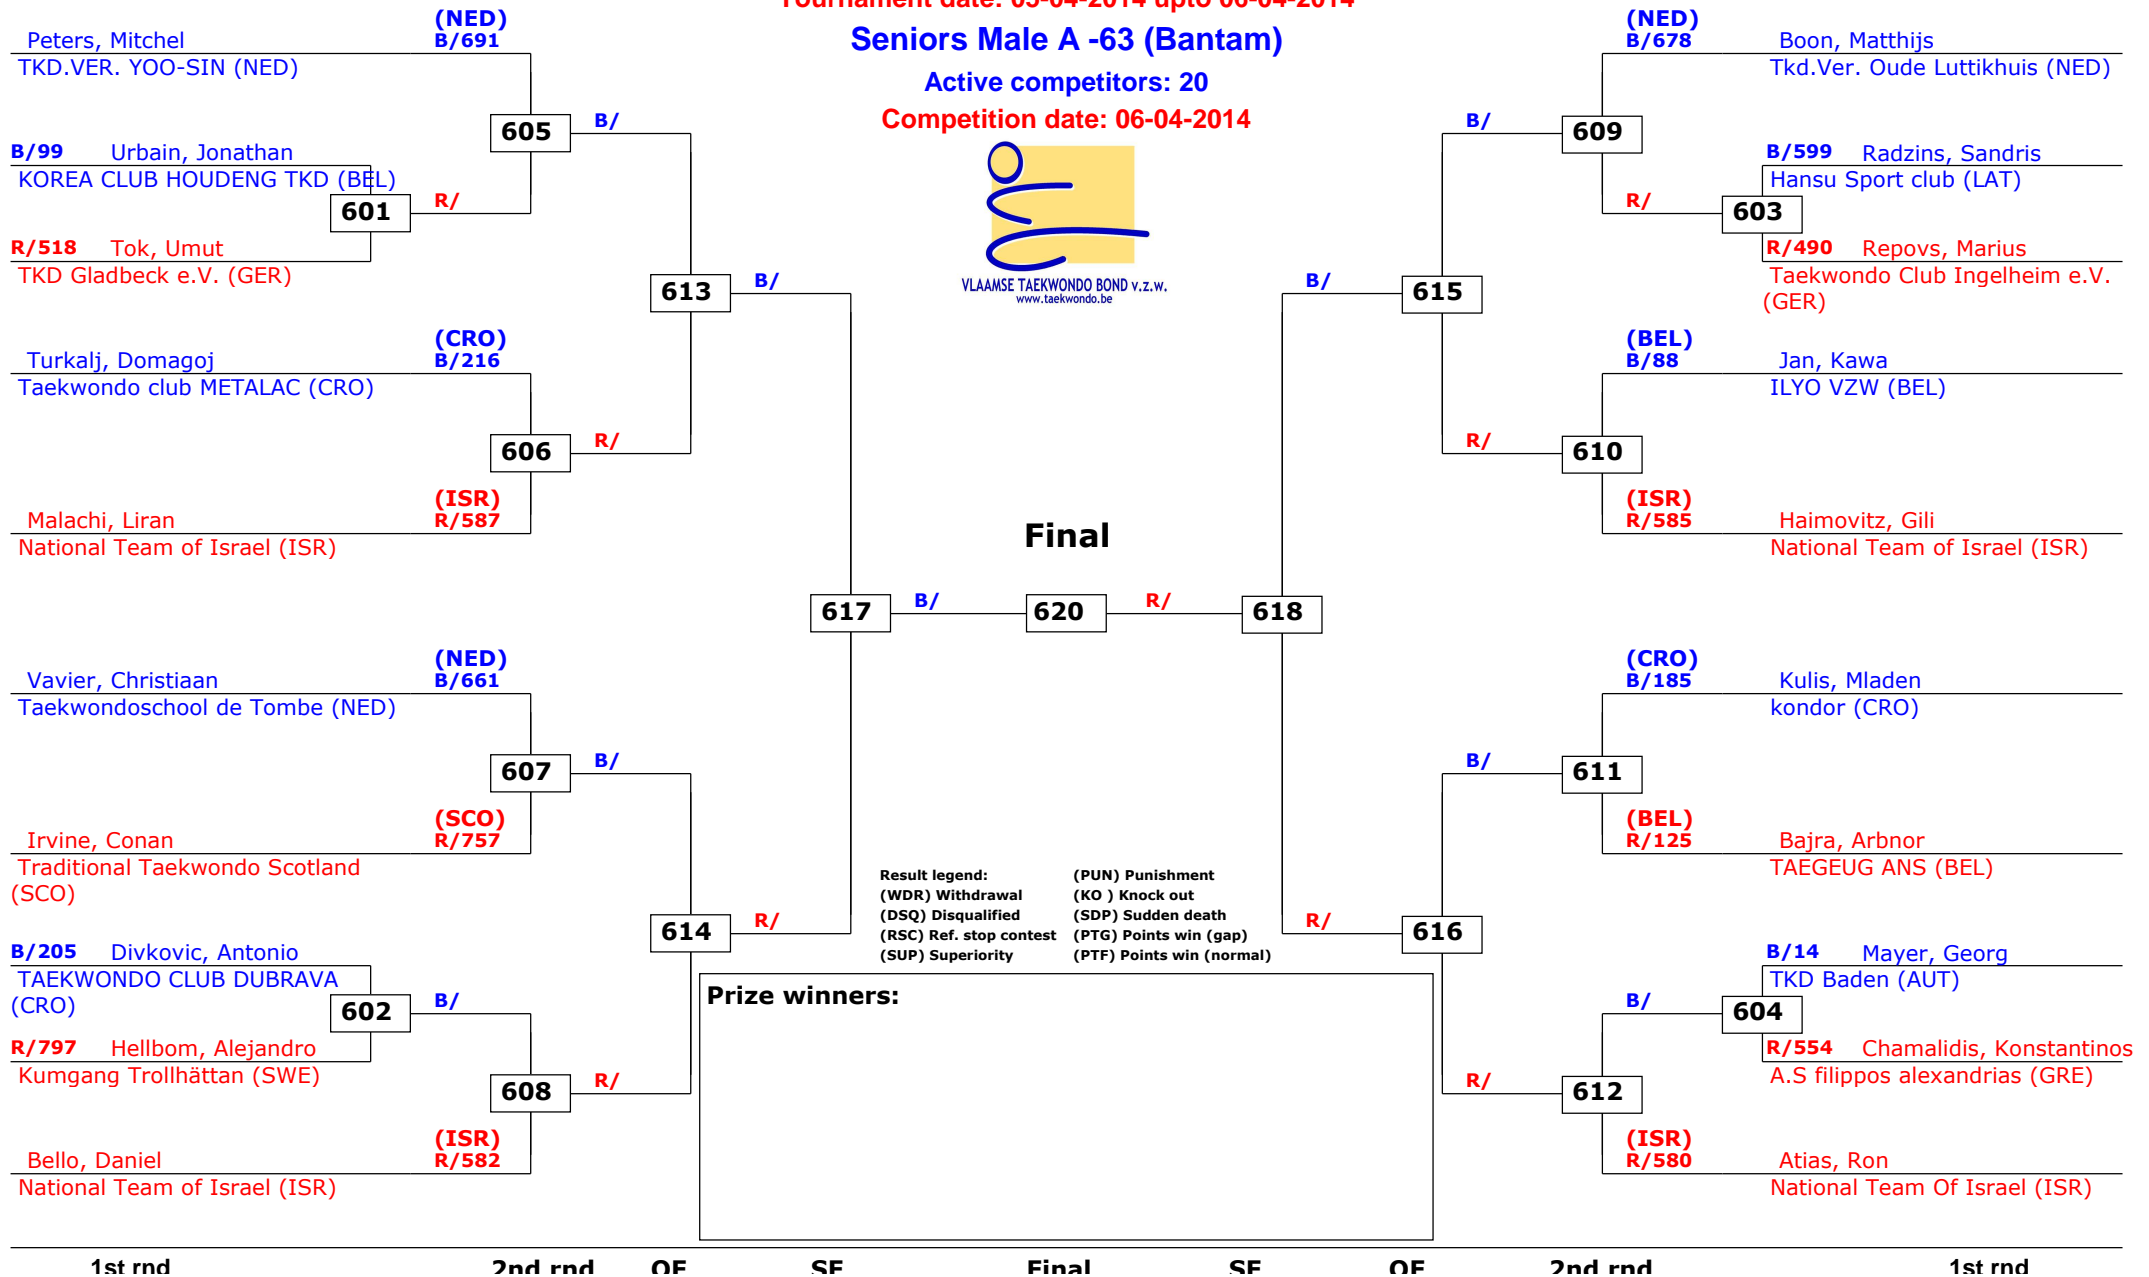

Prize winners:

SF

Final

SF

35th Belgian Open Kyorugi 2014

Lommel, Belgium

Tournament date: 05-04-2014 upto 06-04-2014

Seniors Male A -63 (Bantam)

Active competitors: 20

Competition date: 06-04-2014

VLAAMSE TAEKWONDO BOND v.z.w.
www.taekwondo.be

35th Belgian Open Kyorugi 2014

Lommel, Belgium

Tournament date: 05-04-2014 upto 06-04-2014

Seniors Male A -74 (Light)