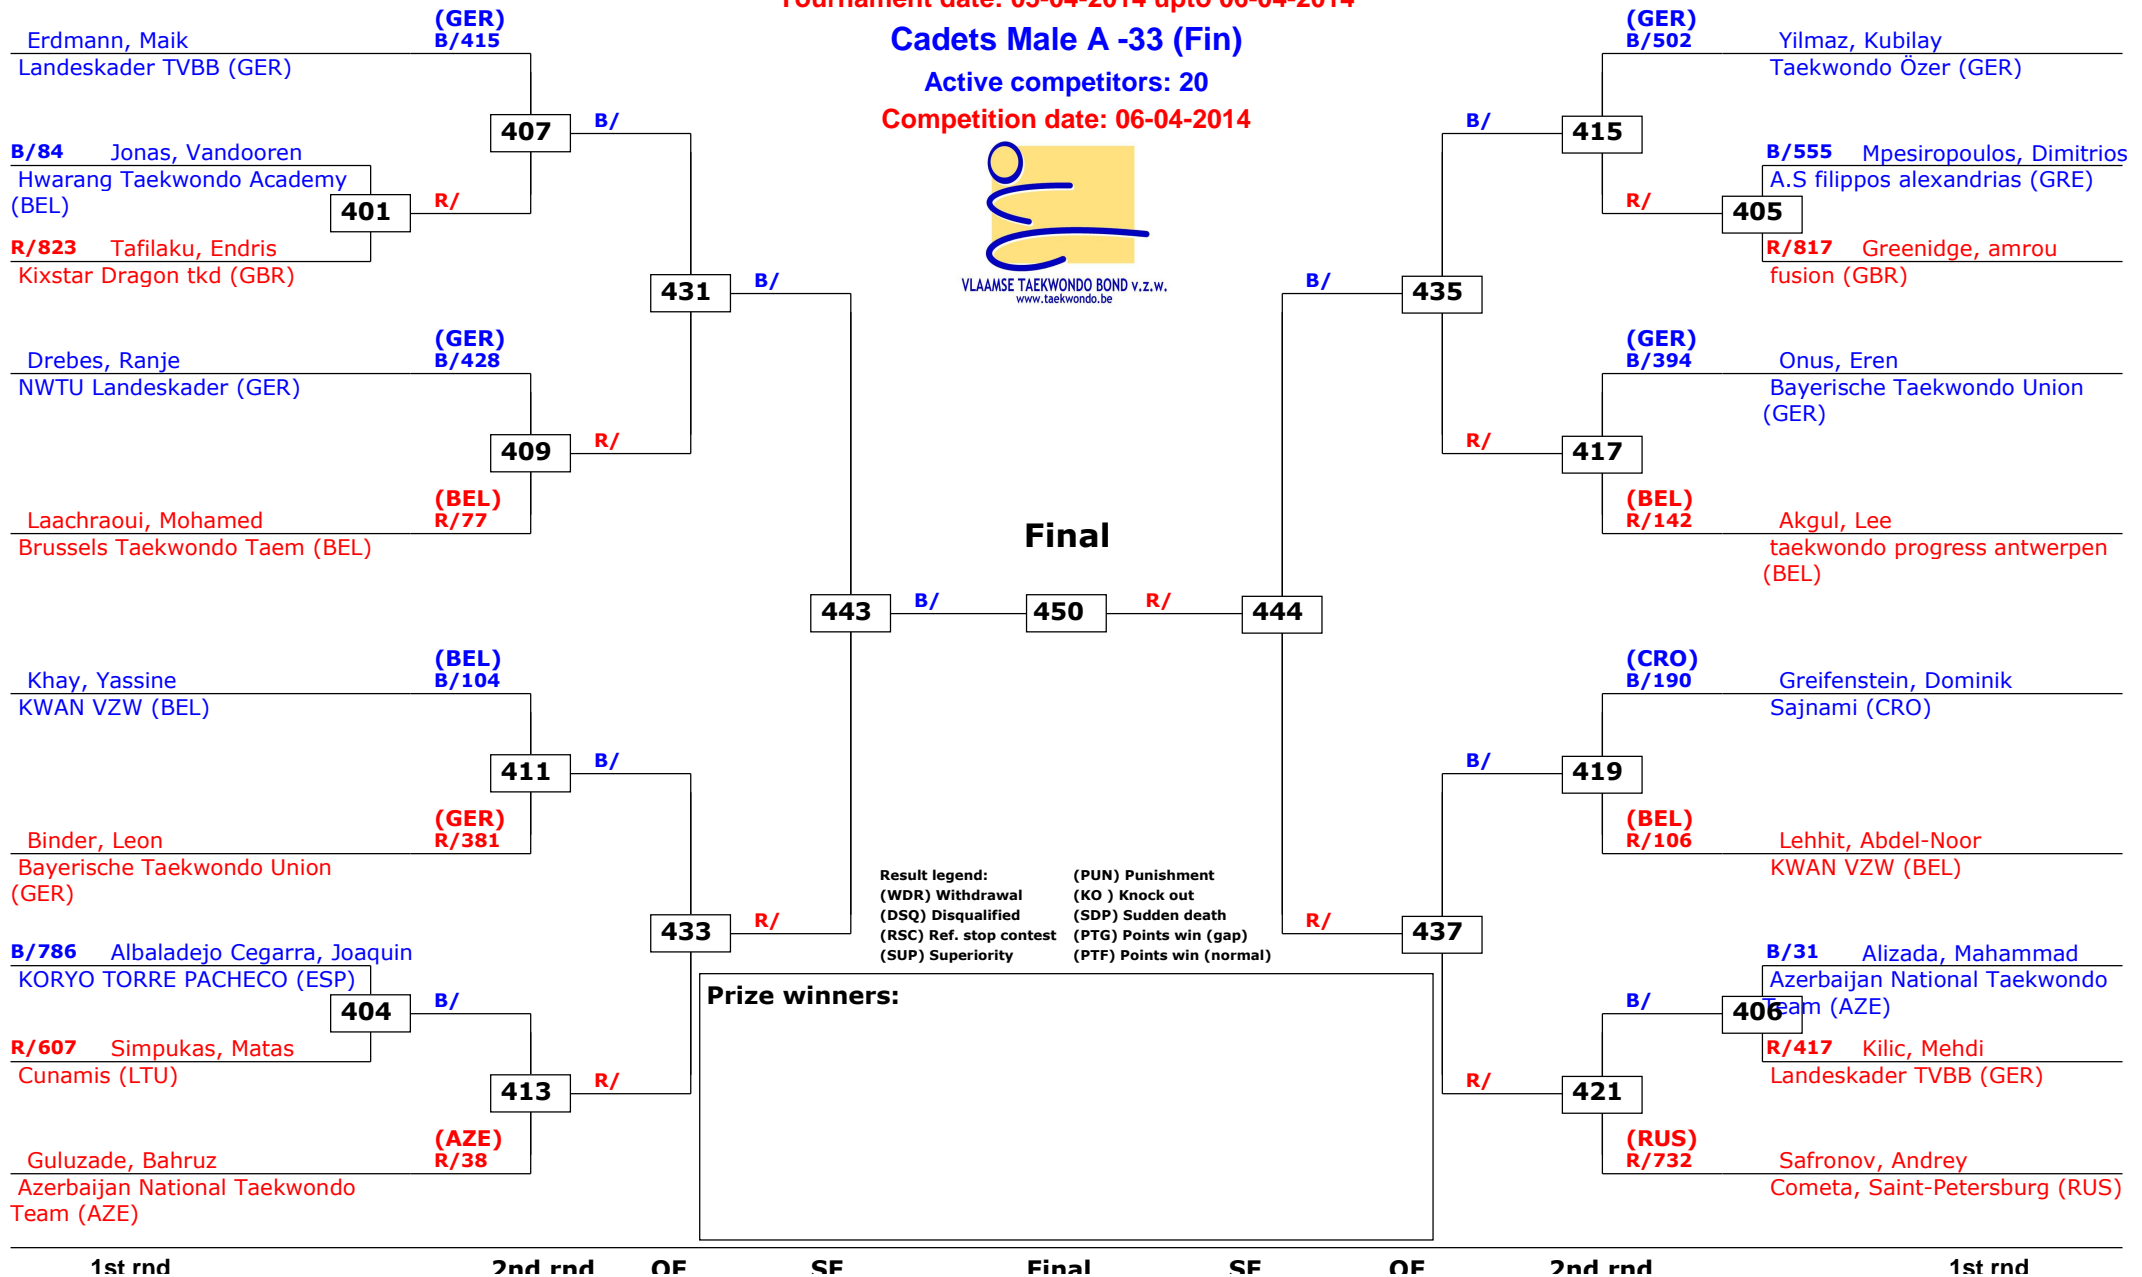

35th Belgian Open Kyorugi 2014

Lommel, Belgium

Tournament date: 05-04-2014 upto 06-04-2014

Cadets Male A -33 (Fin)

Active competitors: 20

Competition date: 06-04-2014

VLAAMSE TAEKWONDO BOND v.z.w.
www.taekwondo.be