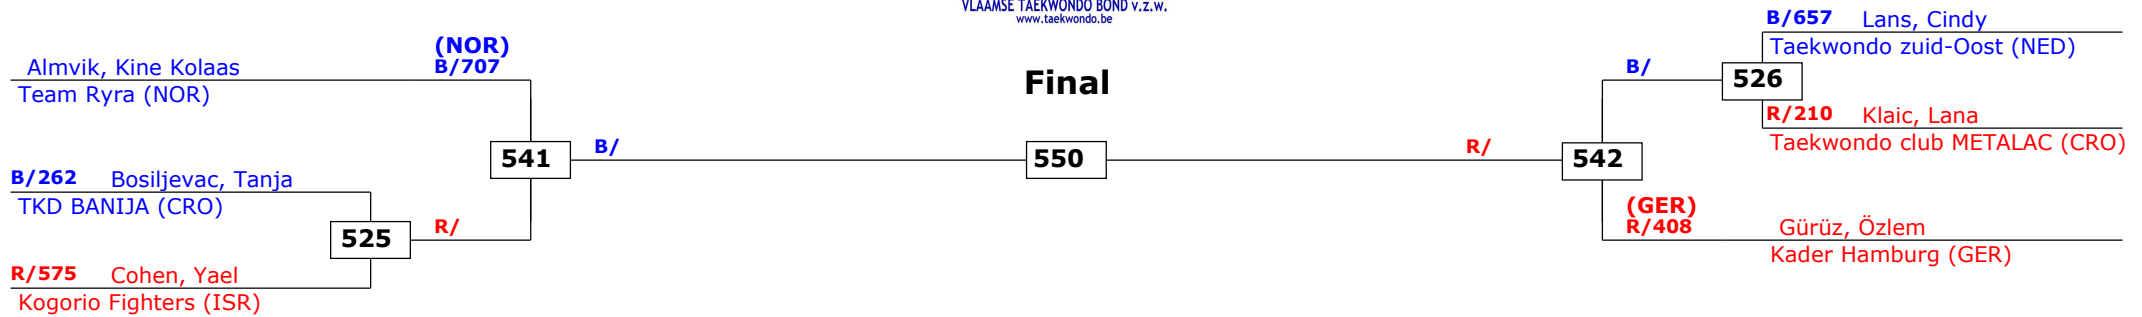

35th Belgian Open Kyorugi 2014

Lommel, Belgium

Tournament date: 05-04-2014 upto 06-04-2014

Juniors Female A -42 (Fin)

Active competitors: 6

Competition date: 06-04-2014

VLAAMSE TAEKWONDO BOND v.z.w.
www.taekwondo.be

Result legend: (PUN) Punishment
(WDR) Withdrawal (KO) Knock out
(DSQ) Disqualified (SDP) Sudden death
(RSC) Ref. stop contest (PTG) Points win (gap)
(SUP) Superiority (PTF) Points win (normal)

Prize winners:

QF

SF

Final

SF

QF