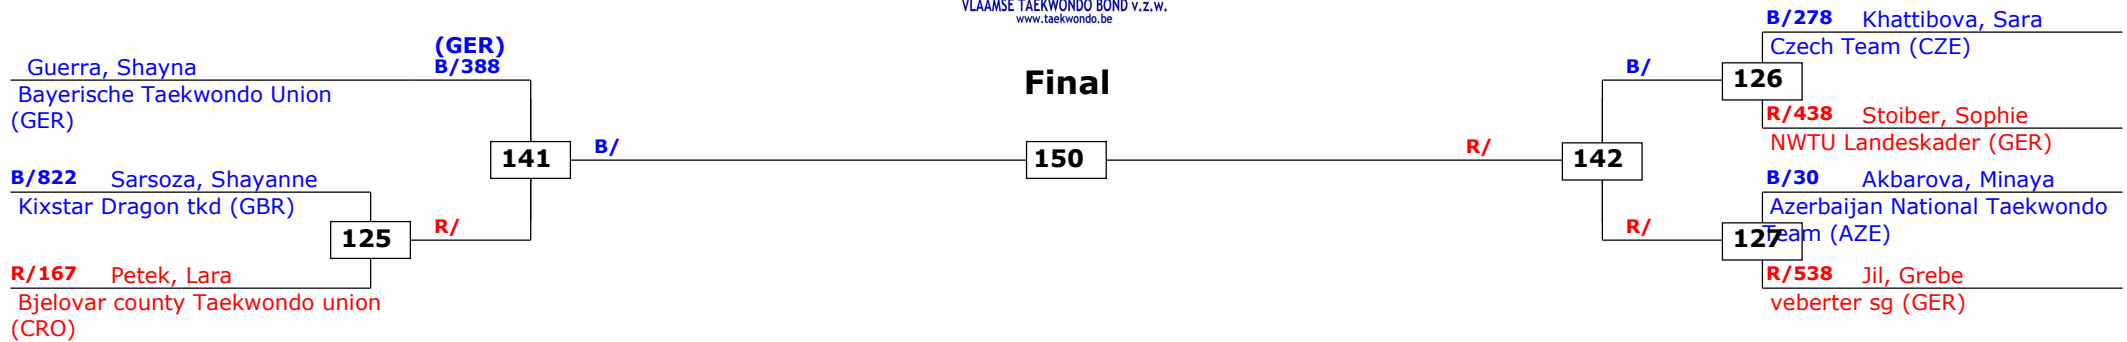

35th Belgian Open Kyorugi 2014

Lommel, Belgium

Tournament date: 05-04-2014 upto 06-04-2014

Cadets Female A -29 (Fin)

Active competitors: 7

Competition date: 06-04-2014

VLAAMSE TAEKWONDO BOND v.z.w.
www.taekwondo.be

Result legend: (PUN) Punishment
(WDR) Withdrawal (KO) Knock out
(DSQ) Disqualified (SDP) Sudden death
(RSC) Ref. stop contest (PTG) Points win (gap)
(SUP) Superiority (PTF) Points win (normal)

Prize winners:

QF

SF

Final

SF

QF