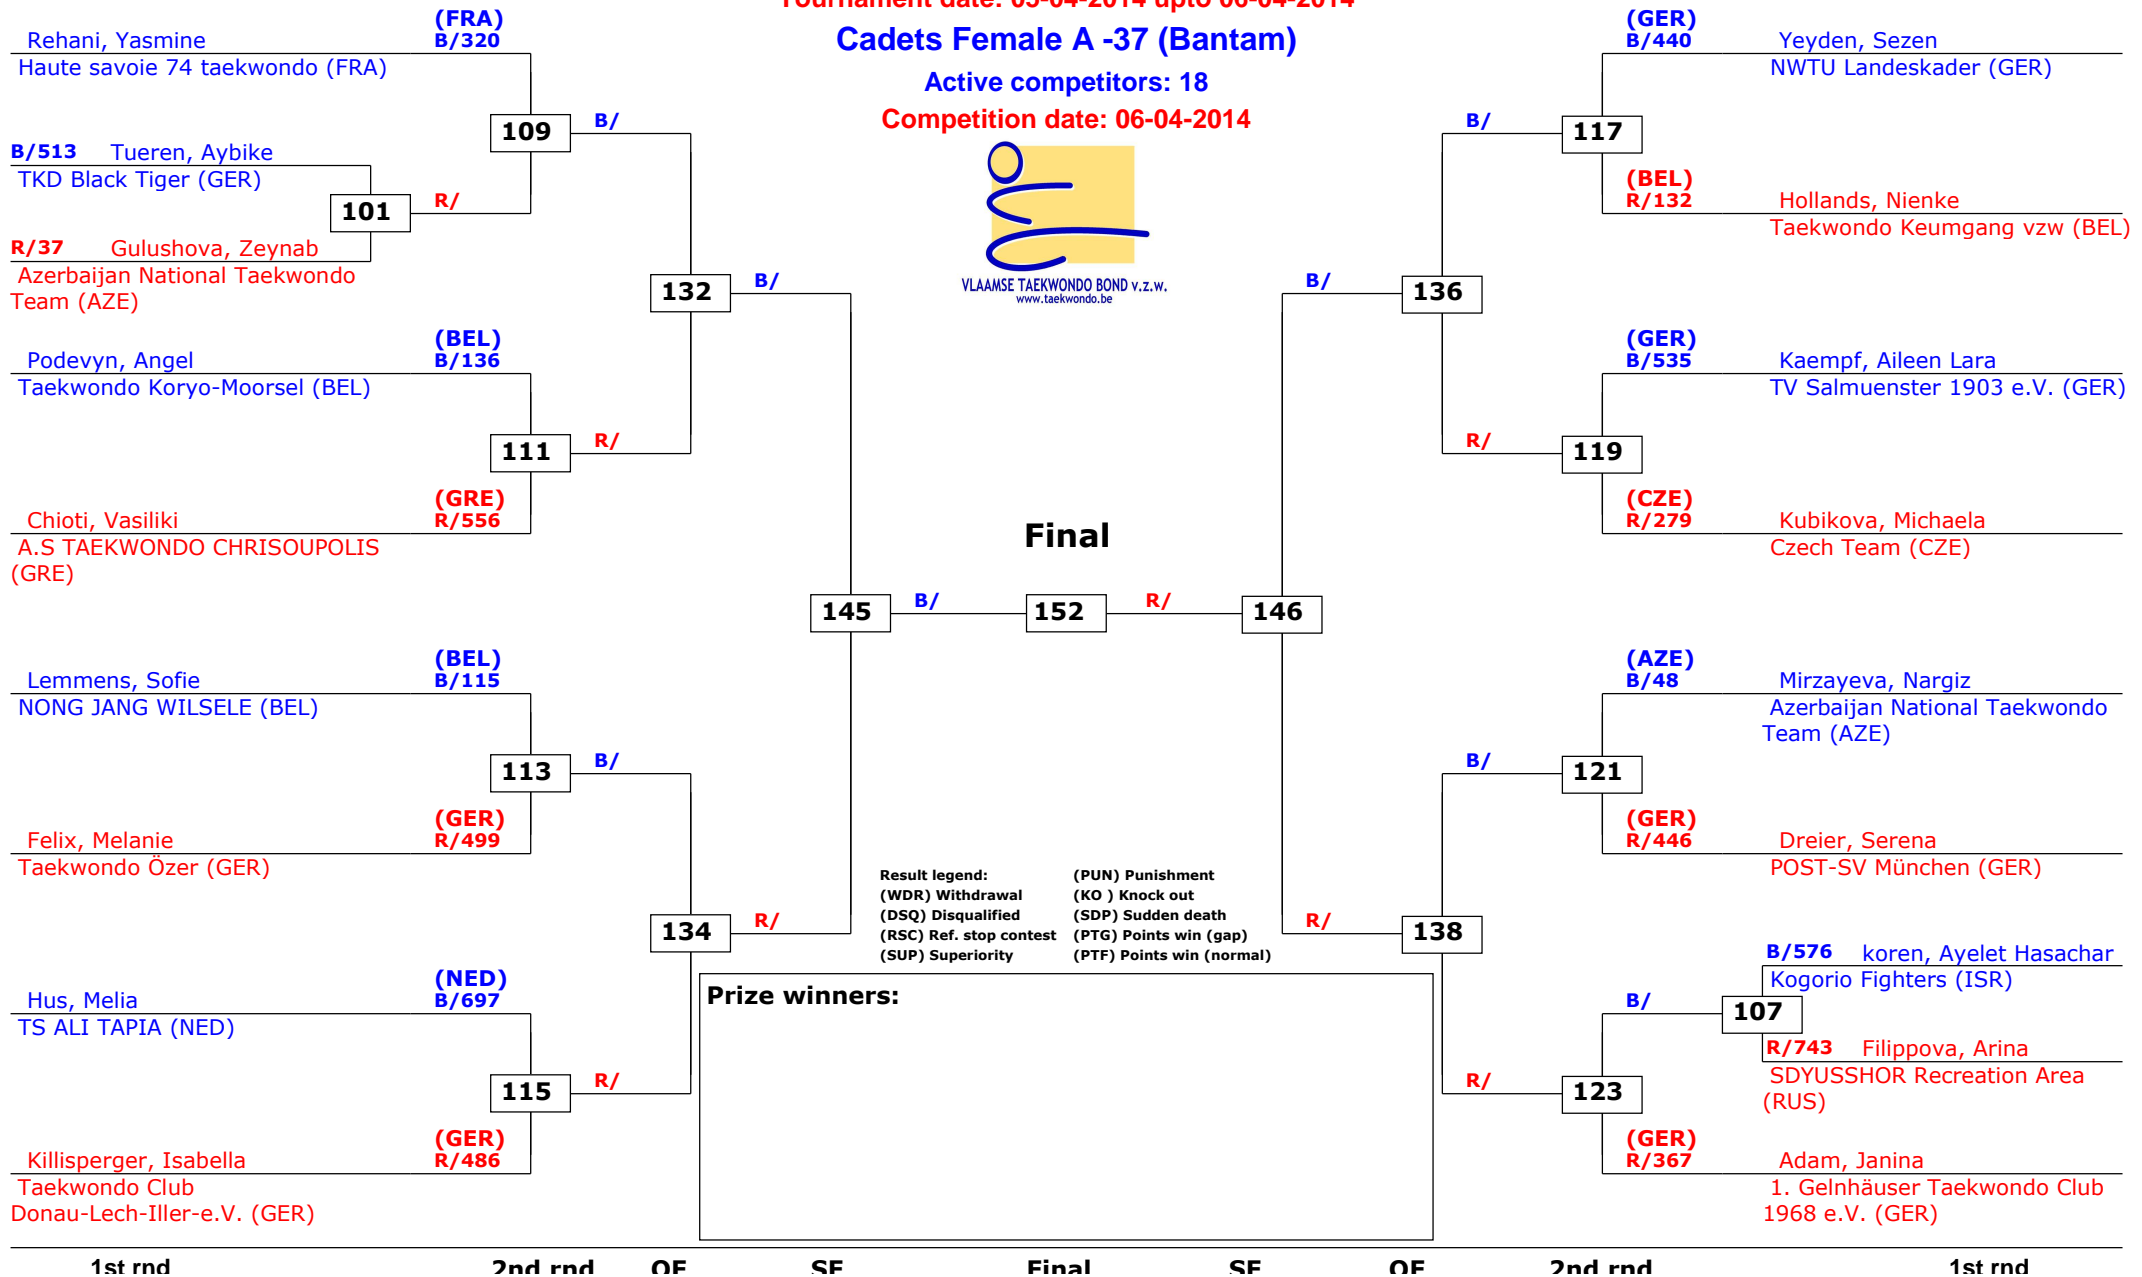

Tournament date: 05-04-2014 upto 06-04-2014

Cadets Female A -37 (Bantam)

Active competitors: 18

Competition date: 06-04-2014

VLAAMSE TAEKWONDO BOND v.z.w.
www.taekwondo.be

35th Belgian Open Kyorugi 2014

Lommel, Belgium