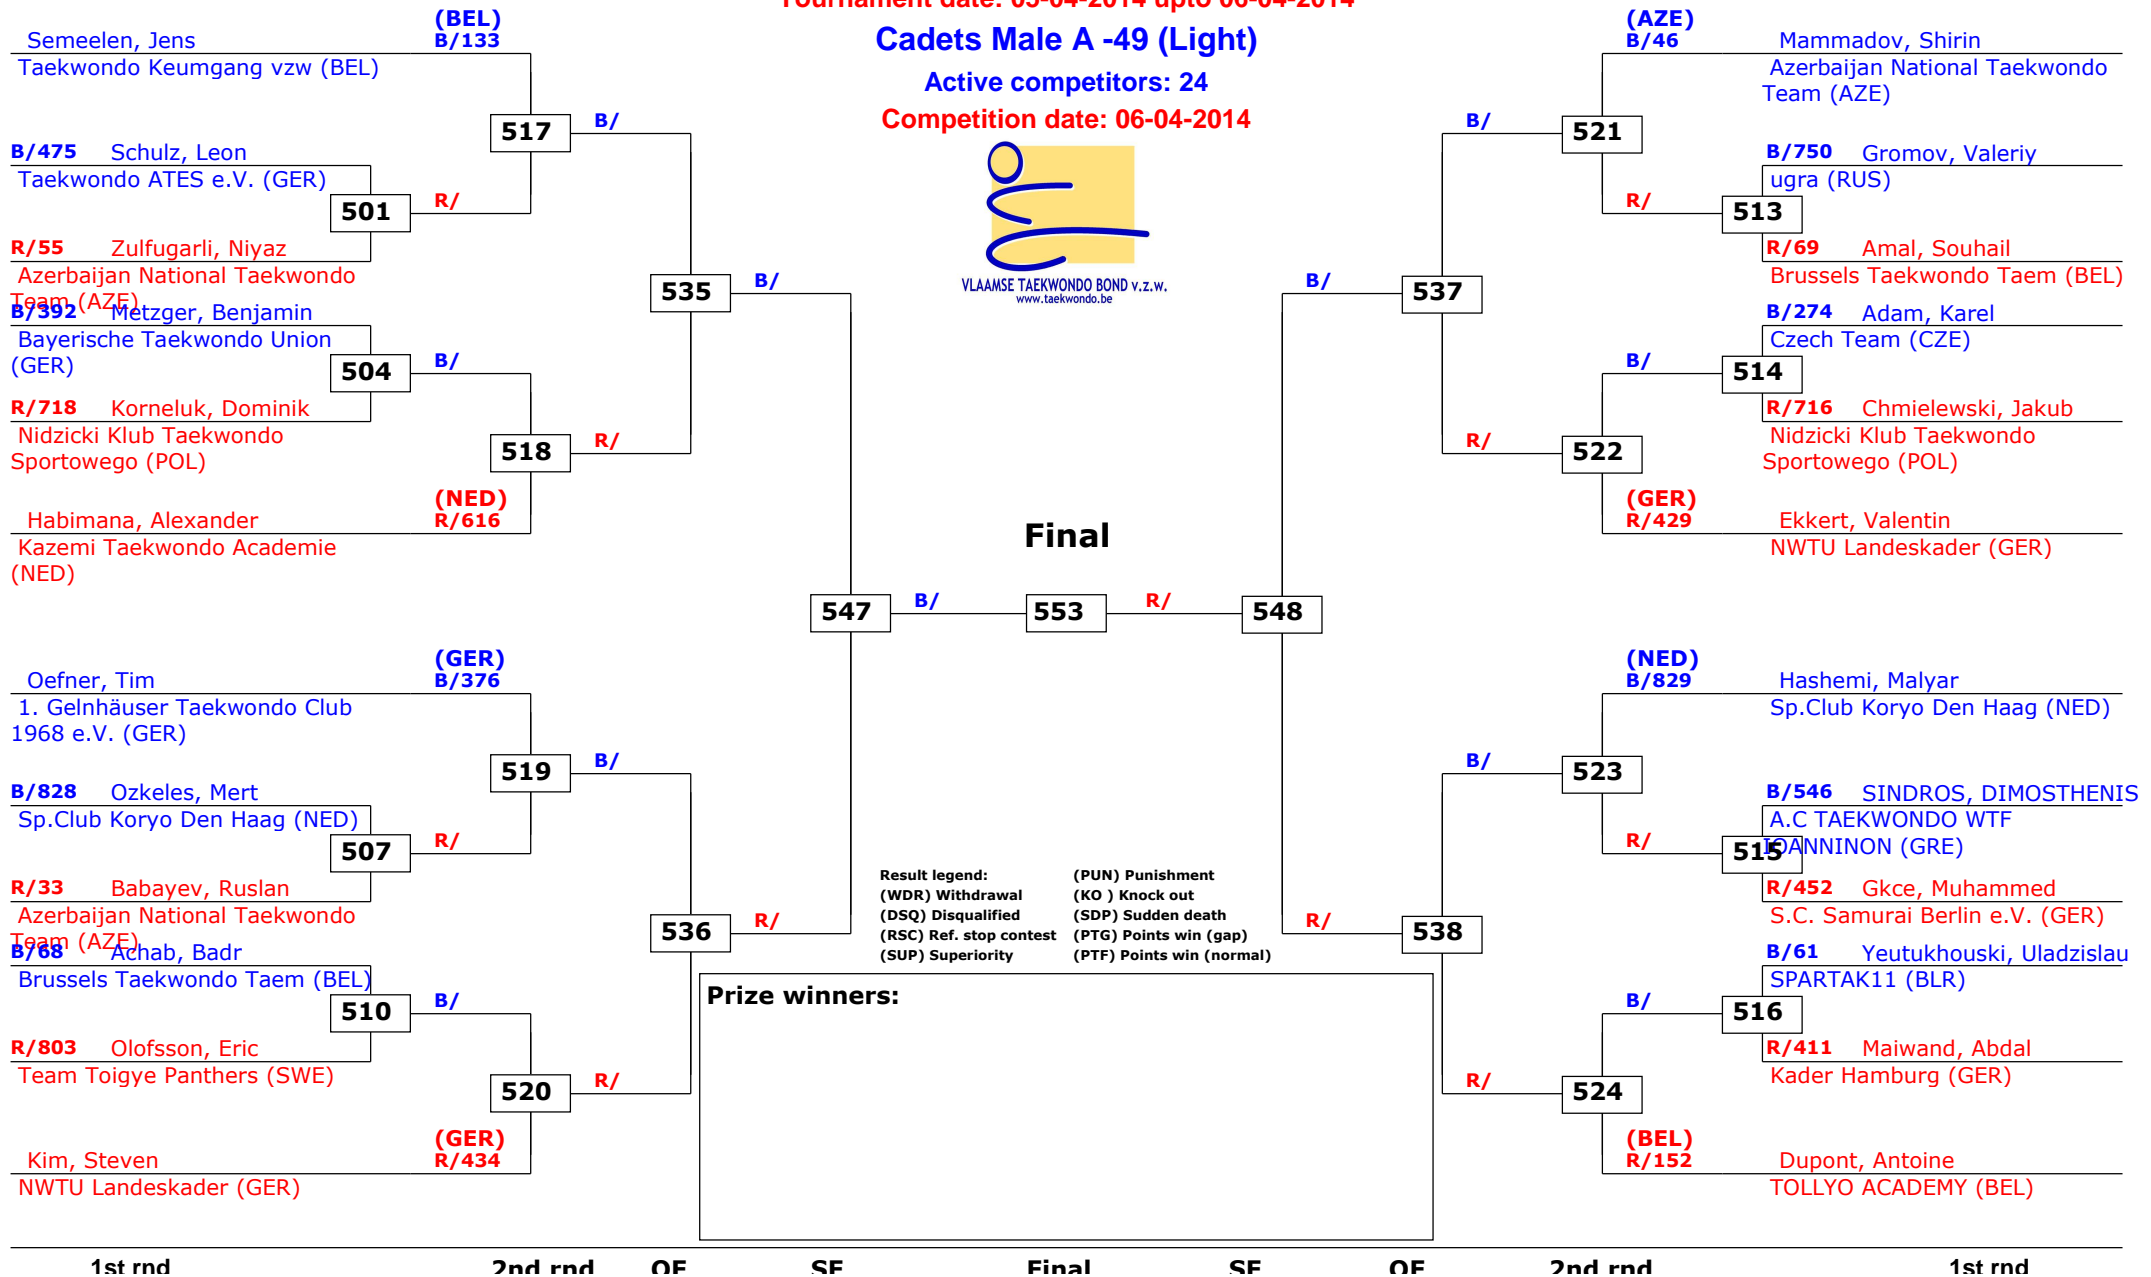

35th Belgian Open Kyorugi 2014

Lommel, Belgium

Tournament date: 05-04-2014 upto 06-04-2014

Cadets Male A -49 (Light)

Active competitors: 24

Competition date: 06-04-2014

VLAAMSE TAEKWONDO BOND v.z.w.
www.taekwondo.be