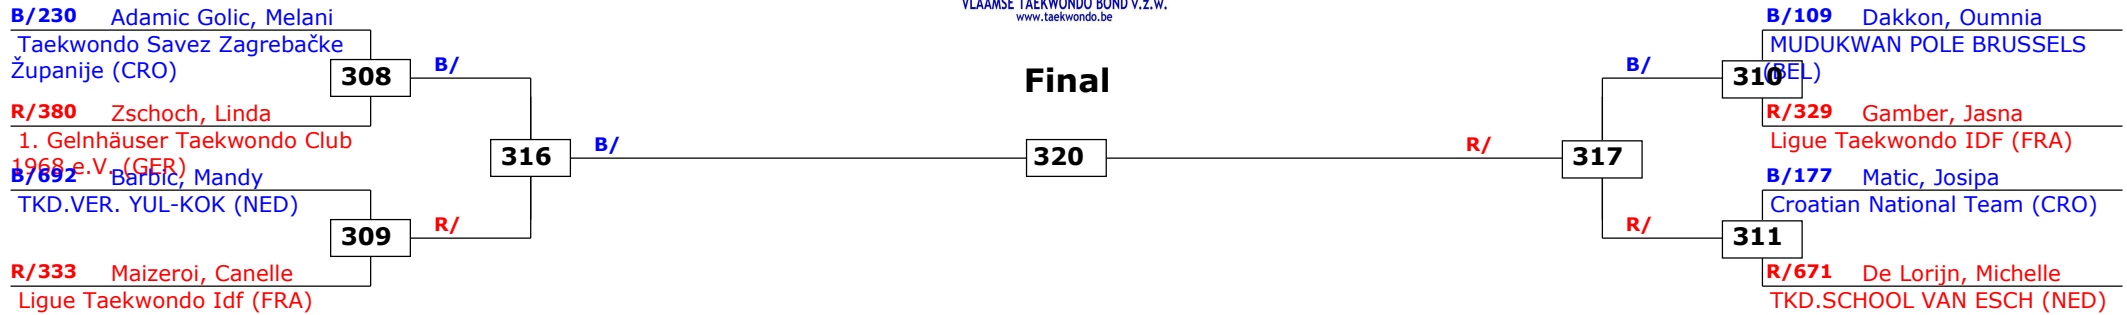

35th Belgian Open Kyorugi 2014

Lommel, Belgium

Tournament date: 05-04-2014 upto 06-04-2014

Seniors Female A -73 (Middle)

Active competitors: 8

Competition date: 06-04-2014

VLAAMSE TAEKWONDO BOND v.z.w.
www.taekwondo.be