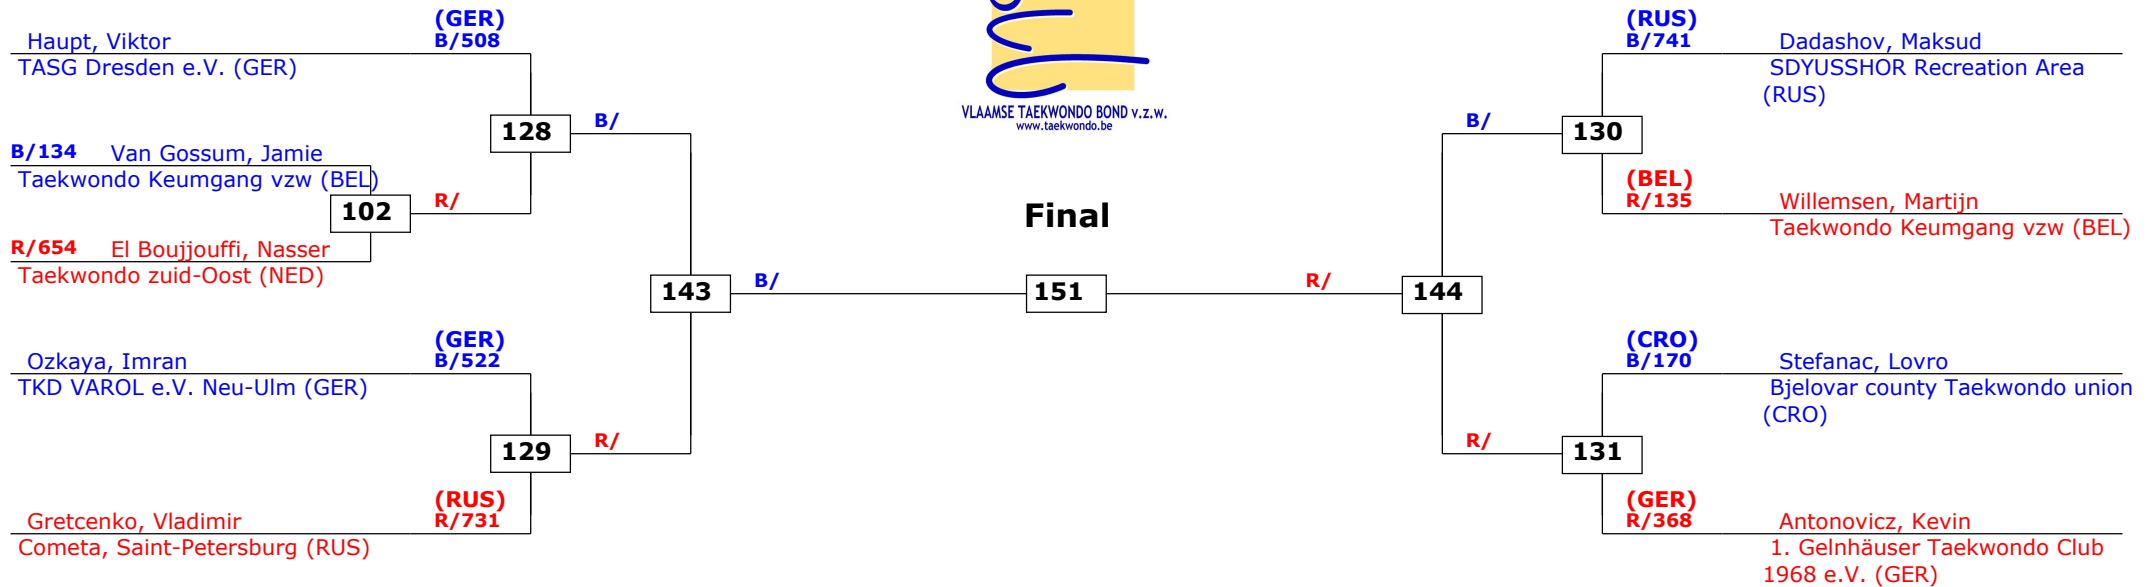

Prize winners:

35th Belgian Open Kyorugi 2014

Lommel, Belgium

Tournament date: 05-04-2014 upto 06-04-2014

Juniors Male A -45 (Fin)

Active competitors: 9

Competition date: 06-04-2014

Result legend: (PUN) Punishment
 (WDR) Withdrawal (KO) Knock out
 (DSQ) Disqualified (SDP) Sudden death
 (RSC) Ref. stop contest (PTG) Points win (gap)
 (SUP) Superiority (PTF) Points win (normal)