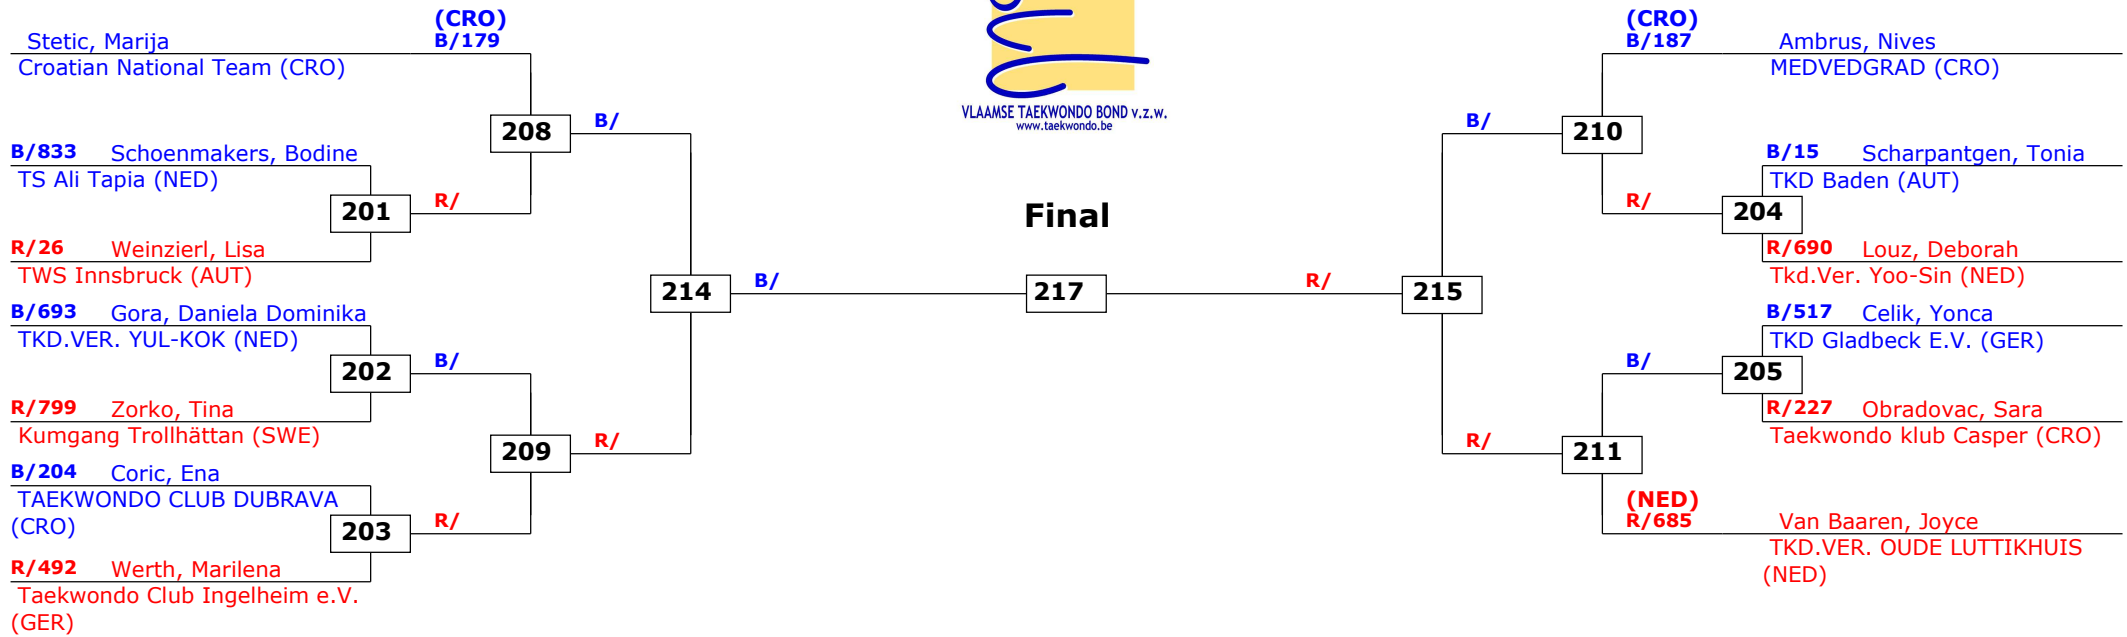

35th Belgian Open Kyorugi 2014

Lommel, Belgium

Tournament date: 05-04-2014 upto 06-04-2014

Seniors Female A -62 (Light)

Active competitors: 13

Competition date: 06-04-2014

Result legend: (PUN) Punishment
 (WDR) Withdrawal (KO) Knock out
 (DSQ) Disqualified (SDP) Sudden death
 (RSC) Ref. stop contest (PTG) Points win (gap)
 (SUP) Superiority (PTF) Points win (normal)