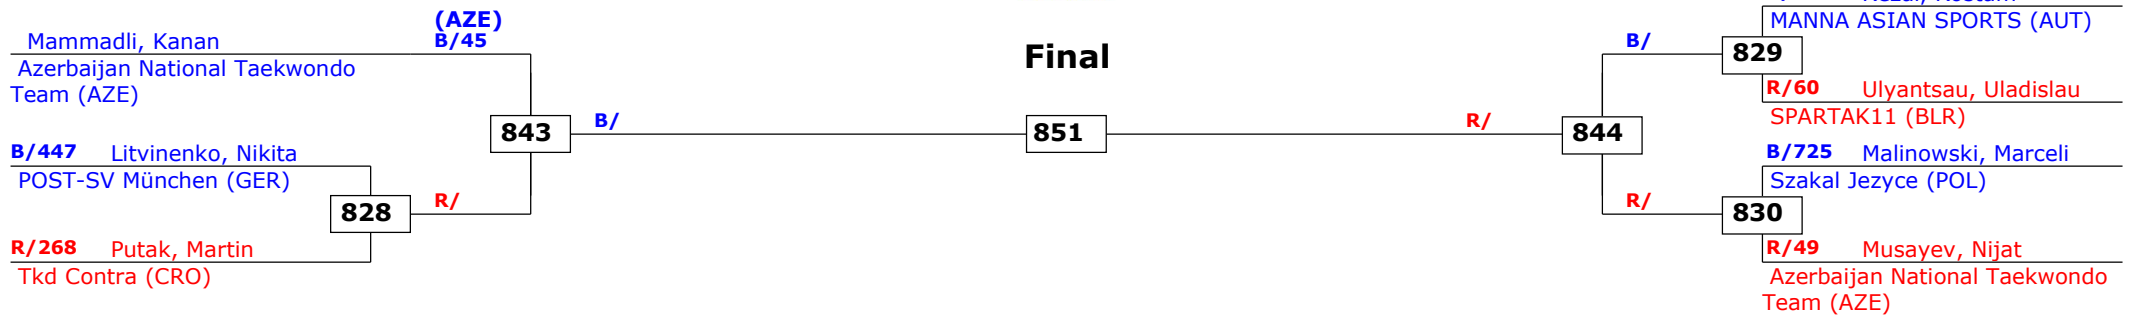

35th Belgian Open Kyorugi 2014

Lommel, Belgium

Tournament date: 05-04-2014 upto 06-04-2014

Cadets Male A -57 (Light middle)

Active competitors: 7

Competition date: 06-04-2014

VLAAMSE TAEKWONDO BOND v.z.w.
www.taekwondo.be