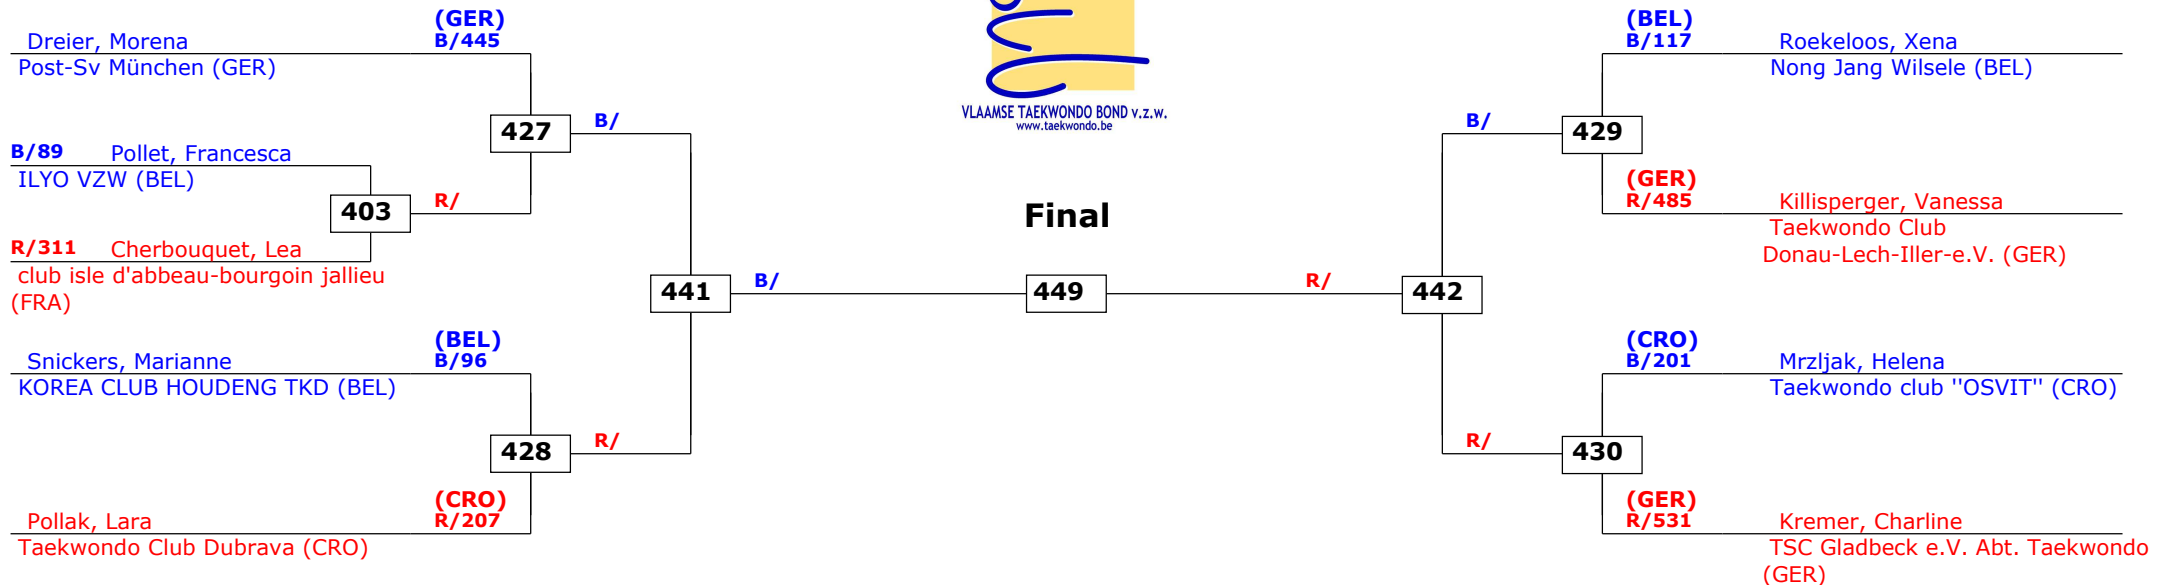

35th Belgian Open Kyorugi 2014

Lommel, Belgium

Tournament date: 05-04-2014 upto 06-04-2014

Juniors Female A -52 (Light)

Active competitors: 21

Competition date: 06-04-2014

VLAAMSE TAEKWONDO BOND v.z.w.
www.taekwondo.be

35th Belgian Open Kyorugi 2014

Lommel, Belgium

Tournament date: 05-04-2014 upto 06-04-2014

Juniors Female A -59 (Light Middle)

Active competitors: 9

Competition date: 06-04-2014

VLAAMSE TAEKWONDO BOND v.z.w.
www.taekwondo.be