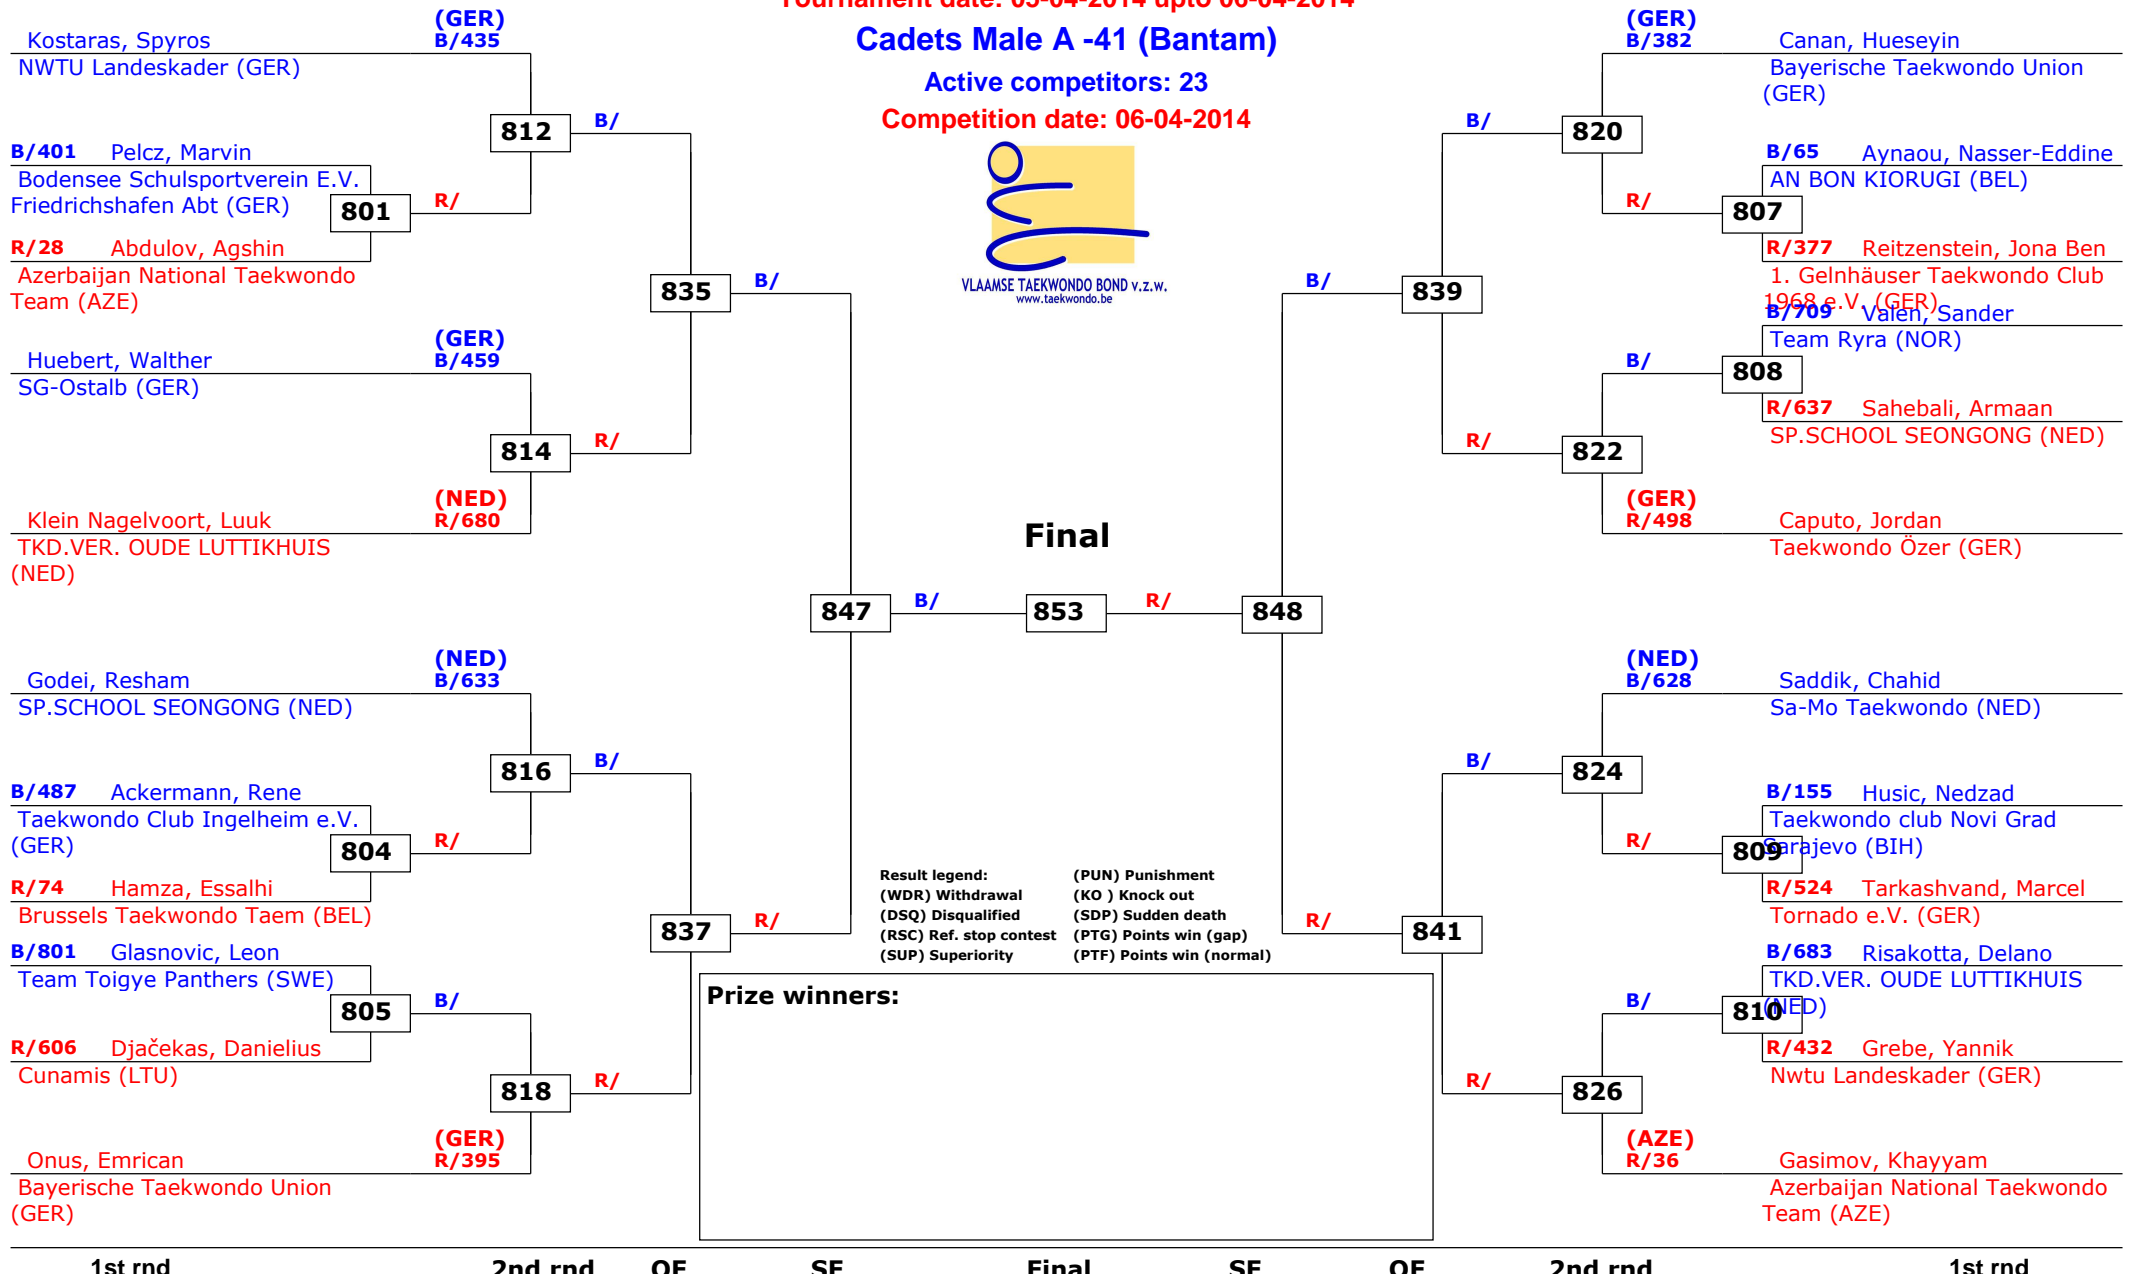

35th Belgian Open Kyorugi 2014

Lommel, Belgium

Tournament date: 05-04-2014 upto 06-04-2014

Cadets Male A -41 (Bantam)

Active competitors: 23

Competition date: 06-04-2014

VLAAMSE TAEKWONDO BOND v.z.w.
www.taekwondo.be