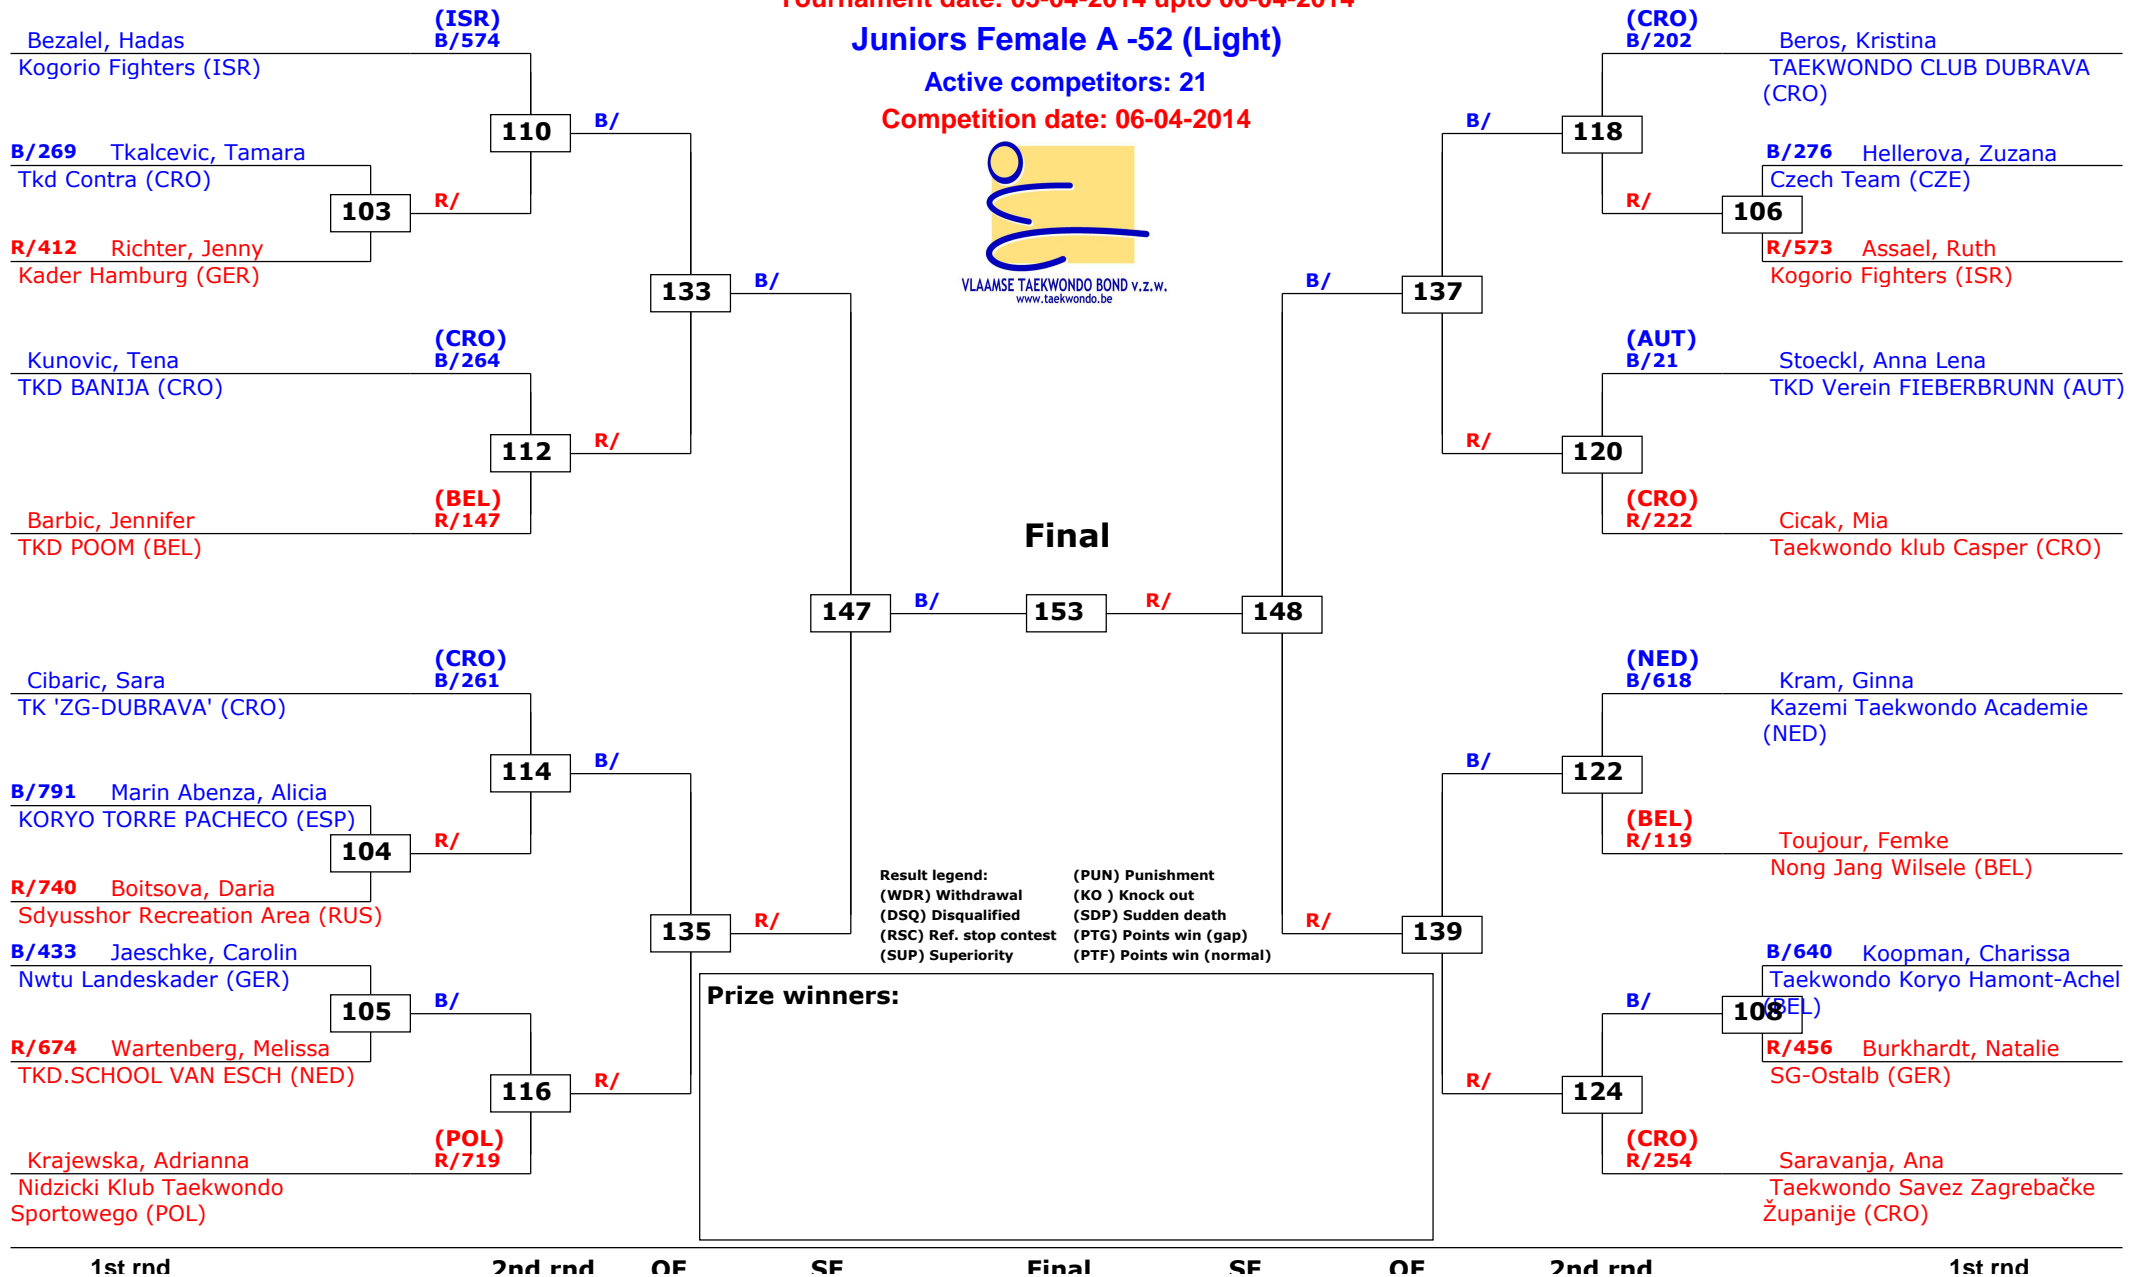

35th Belgian Open Kyorugi 2014

Lommel, Belgium

Tournament date: 05-04-2014 upto 06-04-2014

Juniors Female A -52 (Light)

Active competitors: 21

Competition date: 06-04-2014

VLAAMSE TAEKWONDO BOND v.z.w.
www.taekwondo.be