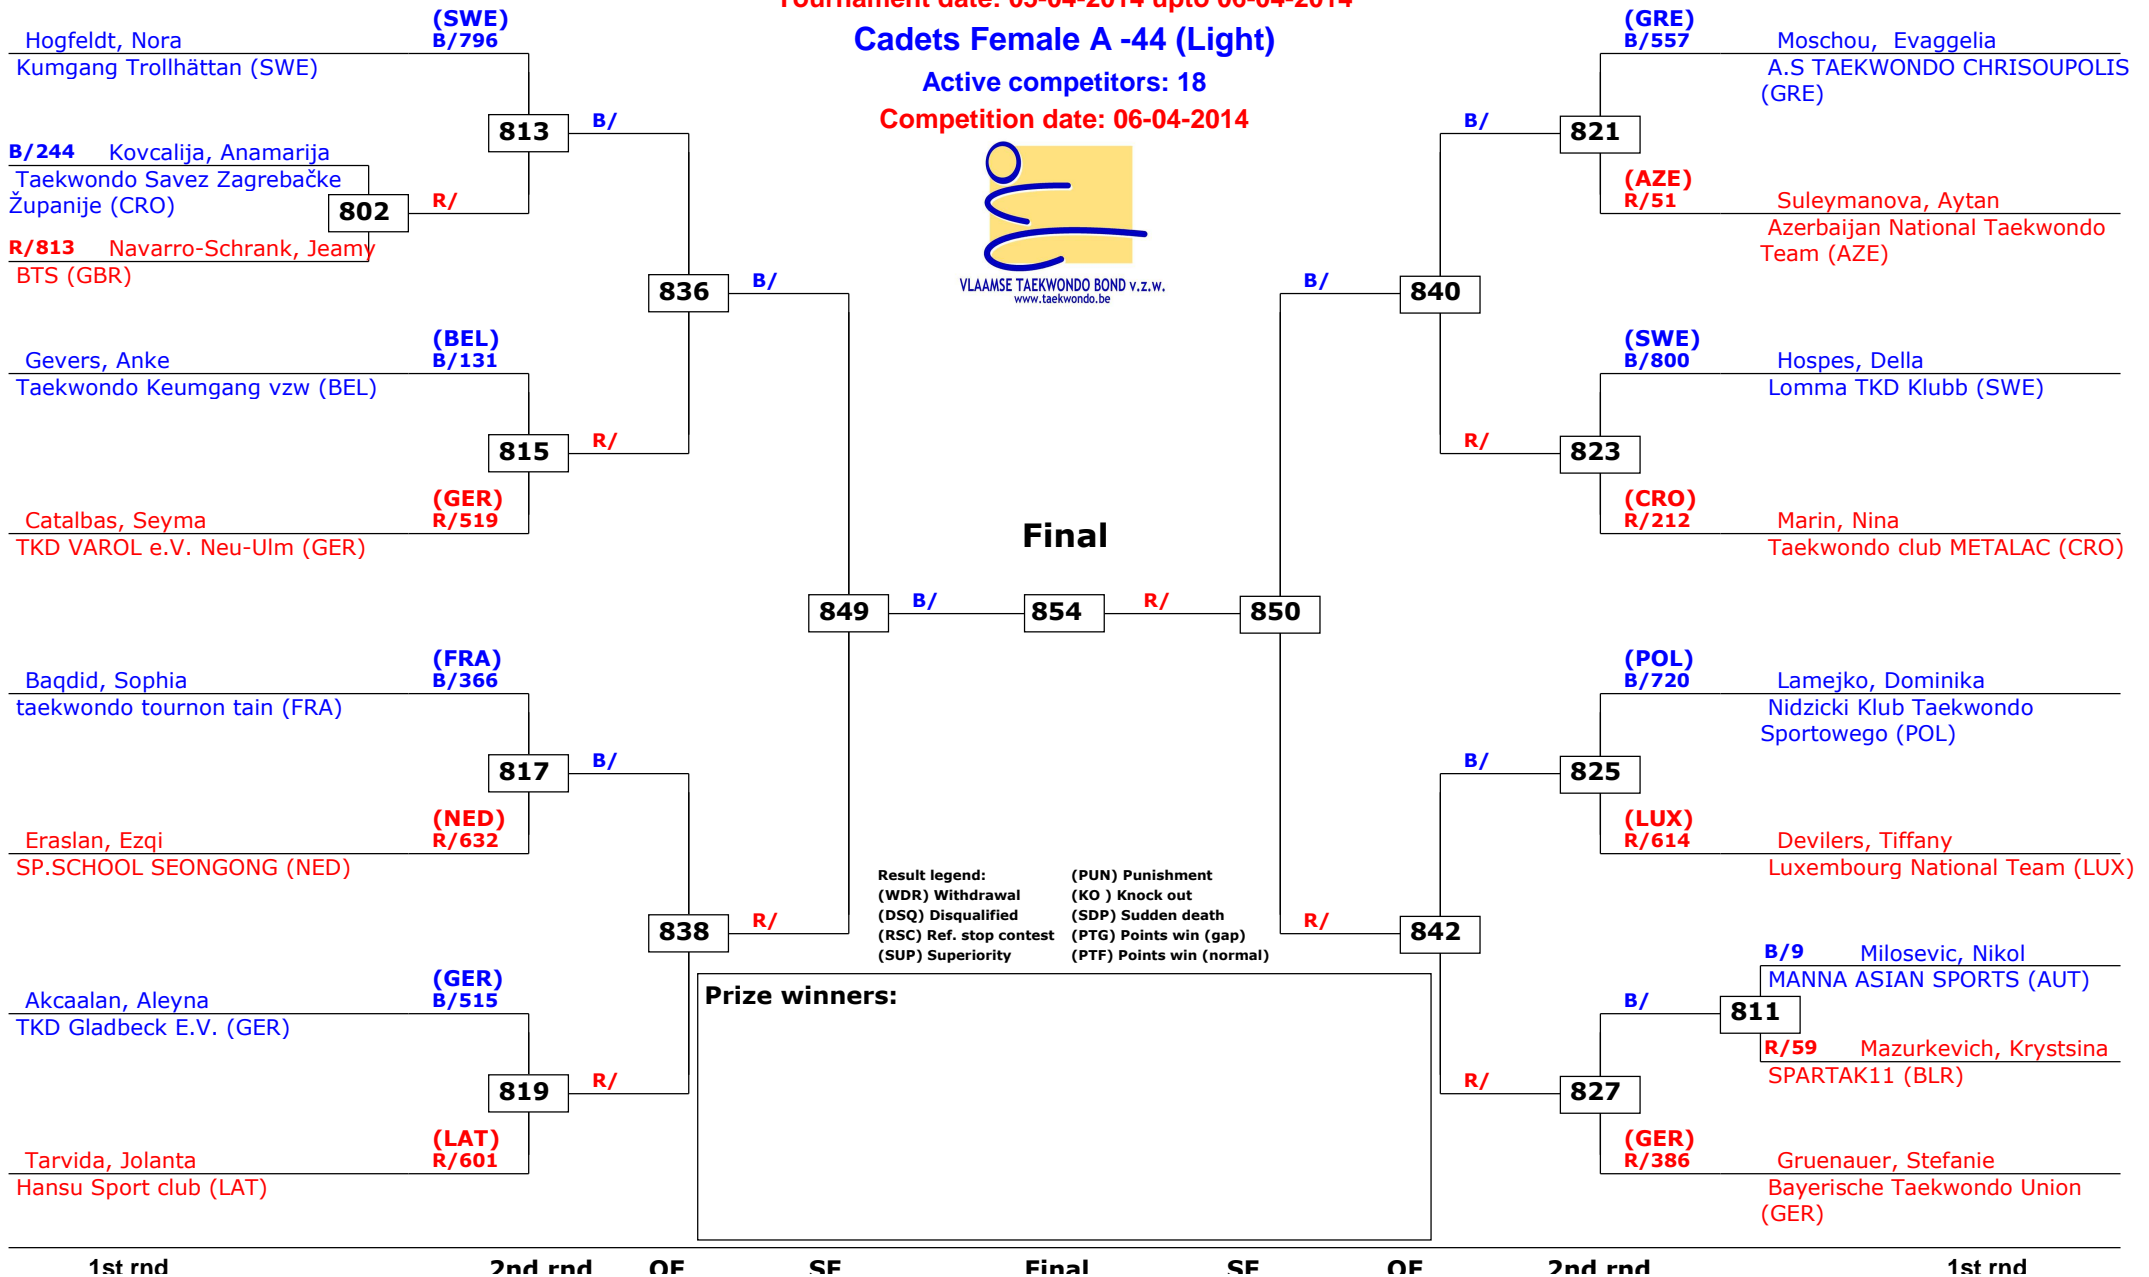

Tournament date: 05-04-2014 upto 06-04-2014

Cadets Female A -44 (Light)

Active competitors: 18

Competition date: 06-04-2014

VLAAMSE TAEKWONDO BOND v.z.w.
www.taekwondo.be

1st rnd

2nd rnd

QF